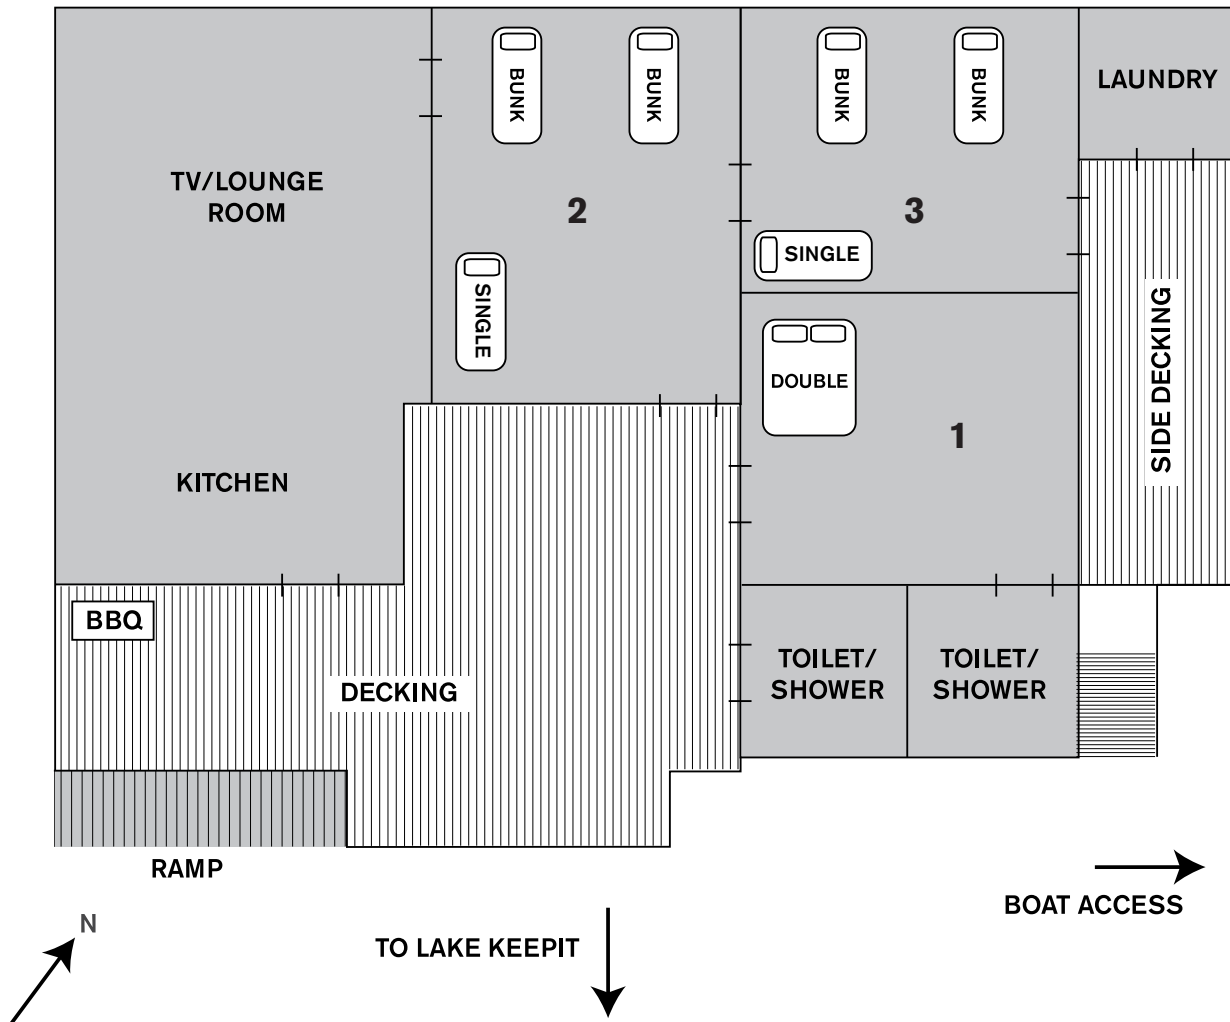

LAKE KEEPIT

Sport & Recreation Centre Map

LAKE KEEPIT

Sport & Recreation Boundary Map

LAKE KEEPIT

Sport & Recreation Accommodation floorplans

Gliders Lodge

LAKE KEEPIT

Sport & Recreation Accommodation floorplans

Kilpara Lodge

LAKE KEEPIT

Sport & Recreation Accommodation floorplans

Acacia Lodge

→ LAKE VIEWS

LAKE KEEPIT

Sport & Recreation Accommodation floorplans

Hill Top Lodge

LAKE KEEPIT

Sport & Recreation Accommodation floorplans

The Quarters

LAKE KEEPIT

Sport & Recreation Accommodation floorplans

Lodge Complex