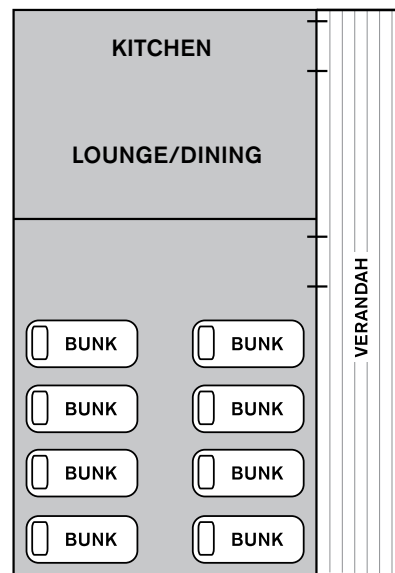

Sport & Recreation Accommodation floorplans

Kilpara Lodge

LAKE KEEPIT

Sport & Recreation Accommodation floorplans

Acacia Lodge

→ LAKE VIEWS

LAKE KEEPIT

Sport & Recreation Accommodation floorplans

Hill Top Lodge

LAKE KEEPIT

Sport & Recreation Accommodation floorplans

The Quarters

LAKE KEEPIT

Sport & Recreation Accommodation floorplans

Lodge Complex