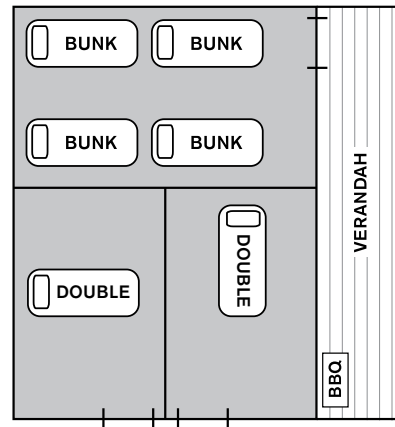

LAKE KEEPIT

Sport & Recreation Centre Map

LAKE KEEPIT

Sport & Recreation Boundary Map

LAKE KEEPIT

Sport & Recreation Accommodation floorplans

Gliders Lodge

LAKE KEEPIT

Sport & Recreation Accommodation floorplans

Kilpara Lodge

LAKE KEEPIT

Sport & Recreation Accommodation floorplans

Acacia Lodge

→ LAKE VIEWS

LAKE KEEPIT

Sport & Recreation Accommodation floorplans

Hill Top Lodge

LAKE KEEPIT

Sport & Recreation Accommodation floorplans

The Quarters

LAKE KEEPIT

Sport & Recreation Accommodation floorplans

Lodge Complex