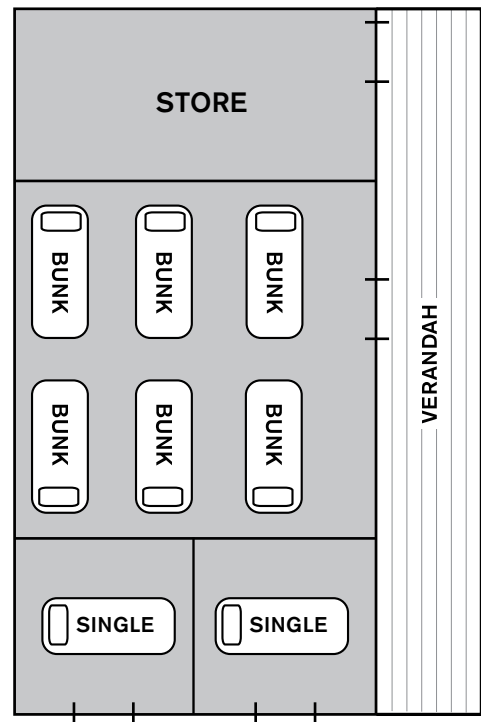

LAKE KEEPIT

Sport & Recreation Centre Map

LAKE KEEPIT

Sport & Recreation Boundary Map

LAKE KEEPIT

Sport & Recreation Accommodation floorplans

Gliders Lodge

LAKE KEEPIT

Sport & Recreation Accommodation floorplans

Kilpara Lodge

LAKE KEEPIT

Sport & Recreation Accommodation floorplans

Acacia Lodge

→ LAKE VIEWS

LAKE KEEPIT

Sport & Recreation Accommodation floorplans

Hill Top Lodge

LAKE KEEPIT

Sport & Recreation Accommodation floorplans

The Quarters

LAKE KEEPIT

Sport & Recreation Accommodation floorplans

Lodge Complex