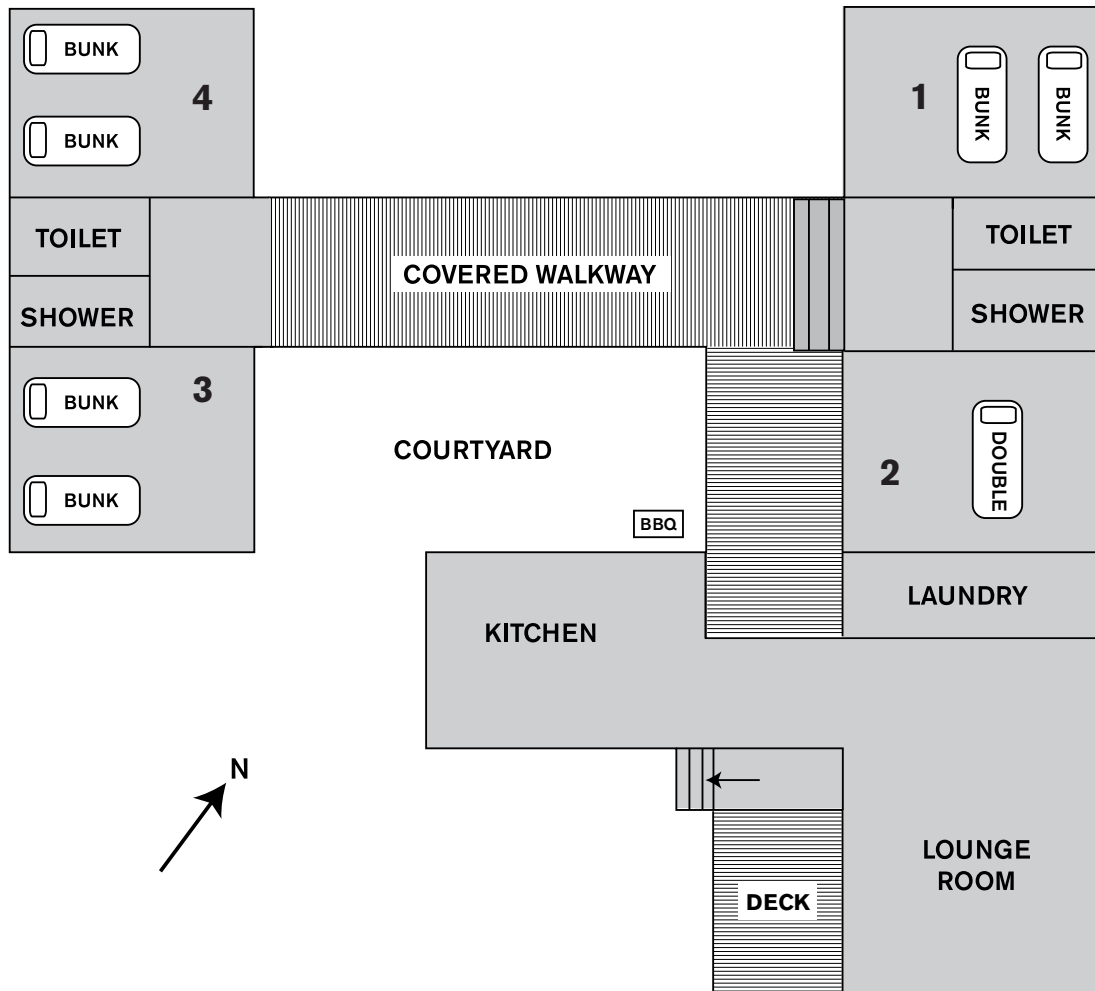

LAKE KEEPIT

Sport & Recreation Centre Map

LAKE KEEPIT

Sport & Recreation Boundary Map

LAKE KEEPIT

Sport & Recreation Accommodation floorplans

Gliders Lodge

LAKE KEEPIT

Sport & Recreation Accommodation floorplans

Kilpara Lodge

LAKE KEEPIT

Sport & Recreation Accommodation floorplans

Acacia Lodge

→ LAKE VIEWS

LAKE KEEPIT

Sport & Recreation Accommodation floorplans

Hill Top Lodge

LAKE KEEPIT

Sport & Recreation Accommodation floorplans

The Quarters

LAKE KEEPIT

Sport & Recreation Accommodation floorplans

Lodge Complex