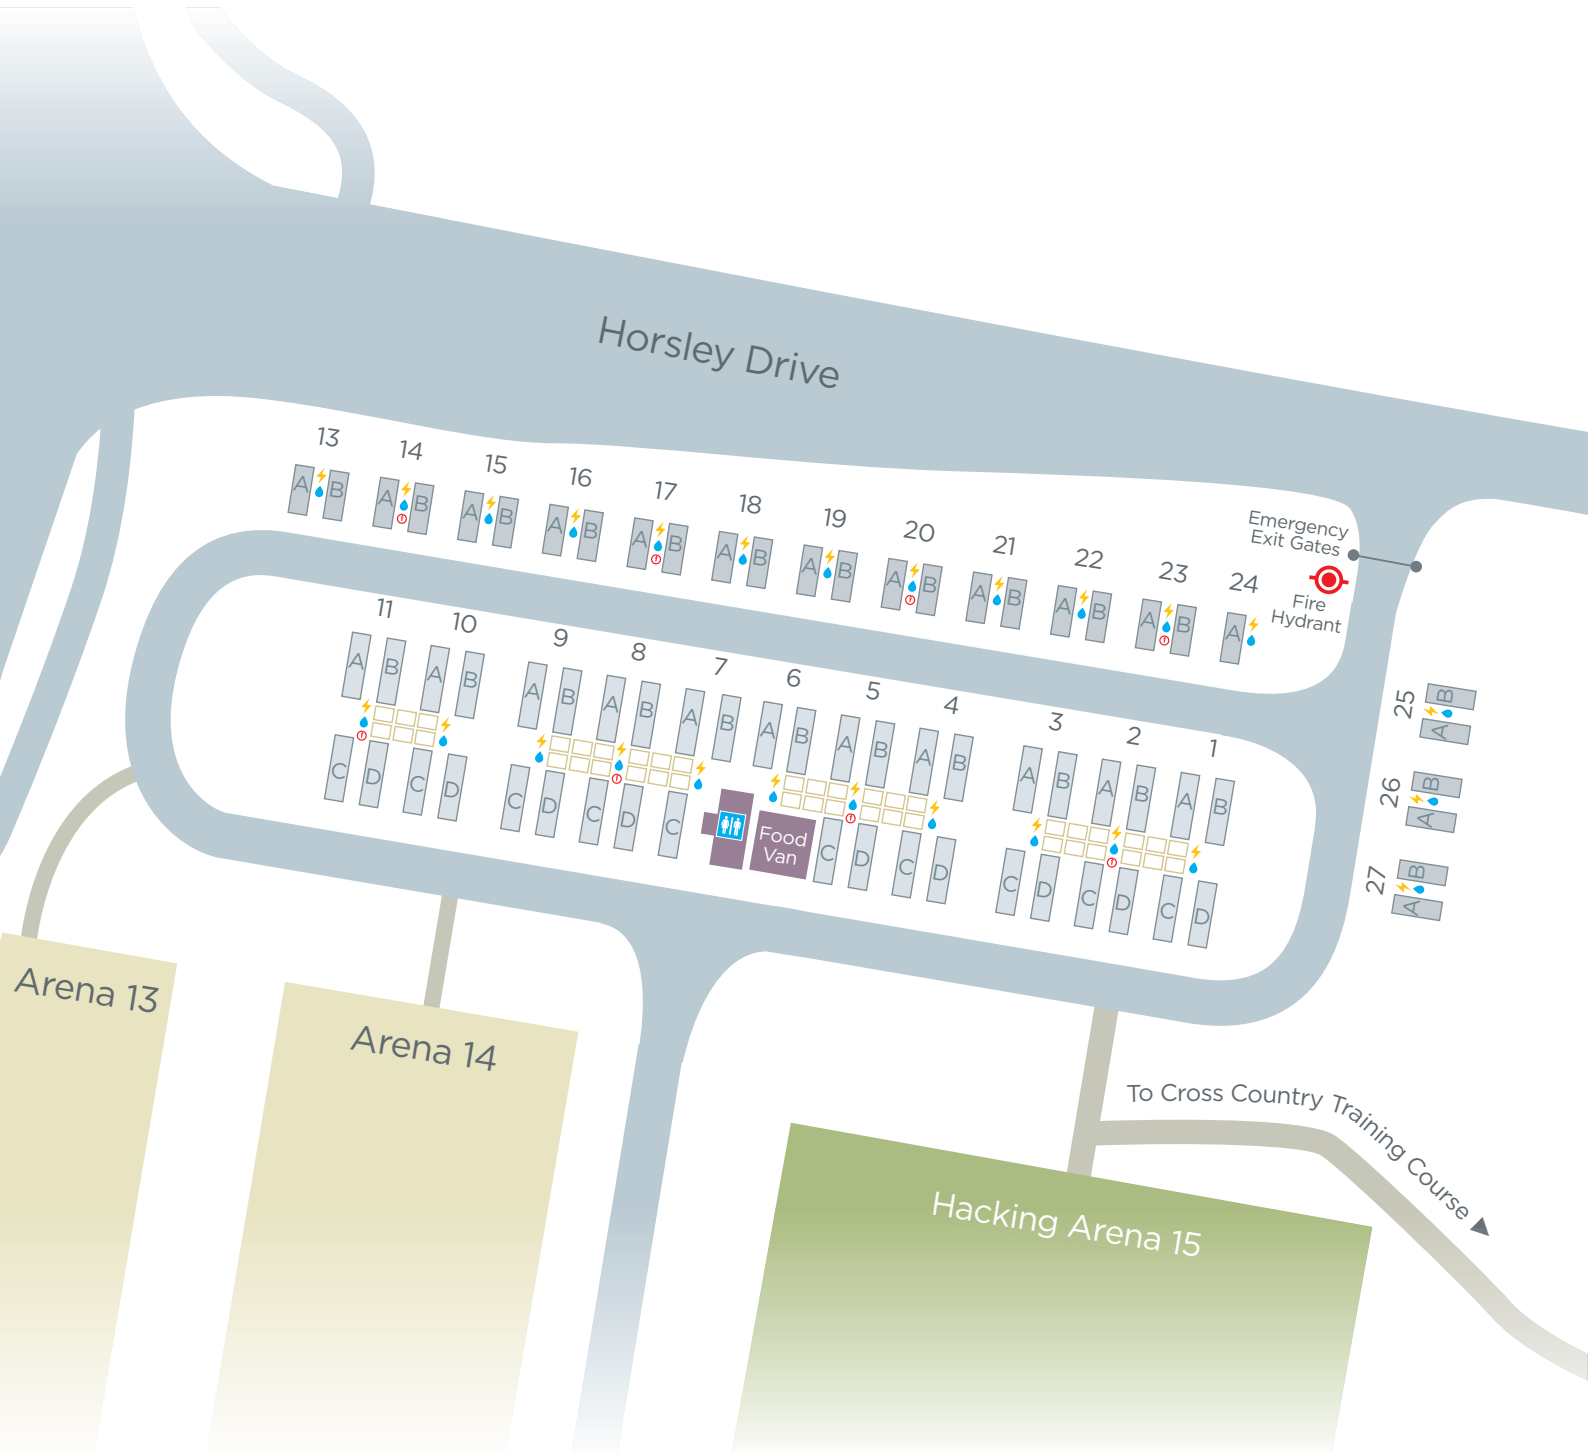

## North Truck Park - Camping Layout

-  Small Space  
7-11m
-  Medium Space  
12-15m
-  Day Yard
-  Power
-  Water
-  Fire Hose
-  Fire Hydrant
-  Amenities

## South Truck Park - Camping Layout

Small Space 7-11m	Medium Space 12-15m	Large Space 15m+	Power	Water	Fire Hose	Amenities	Wheelchair Access