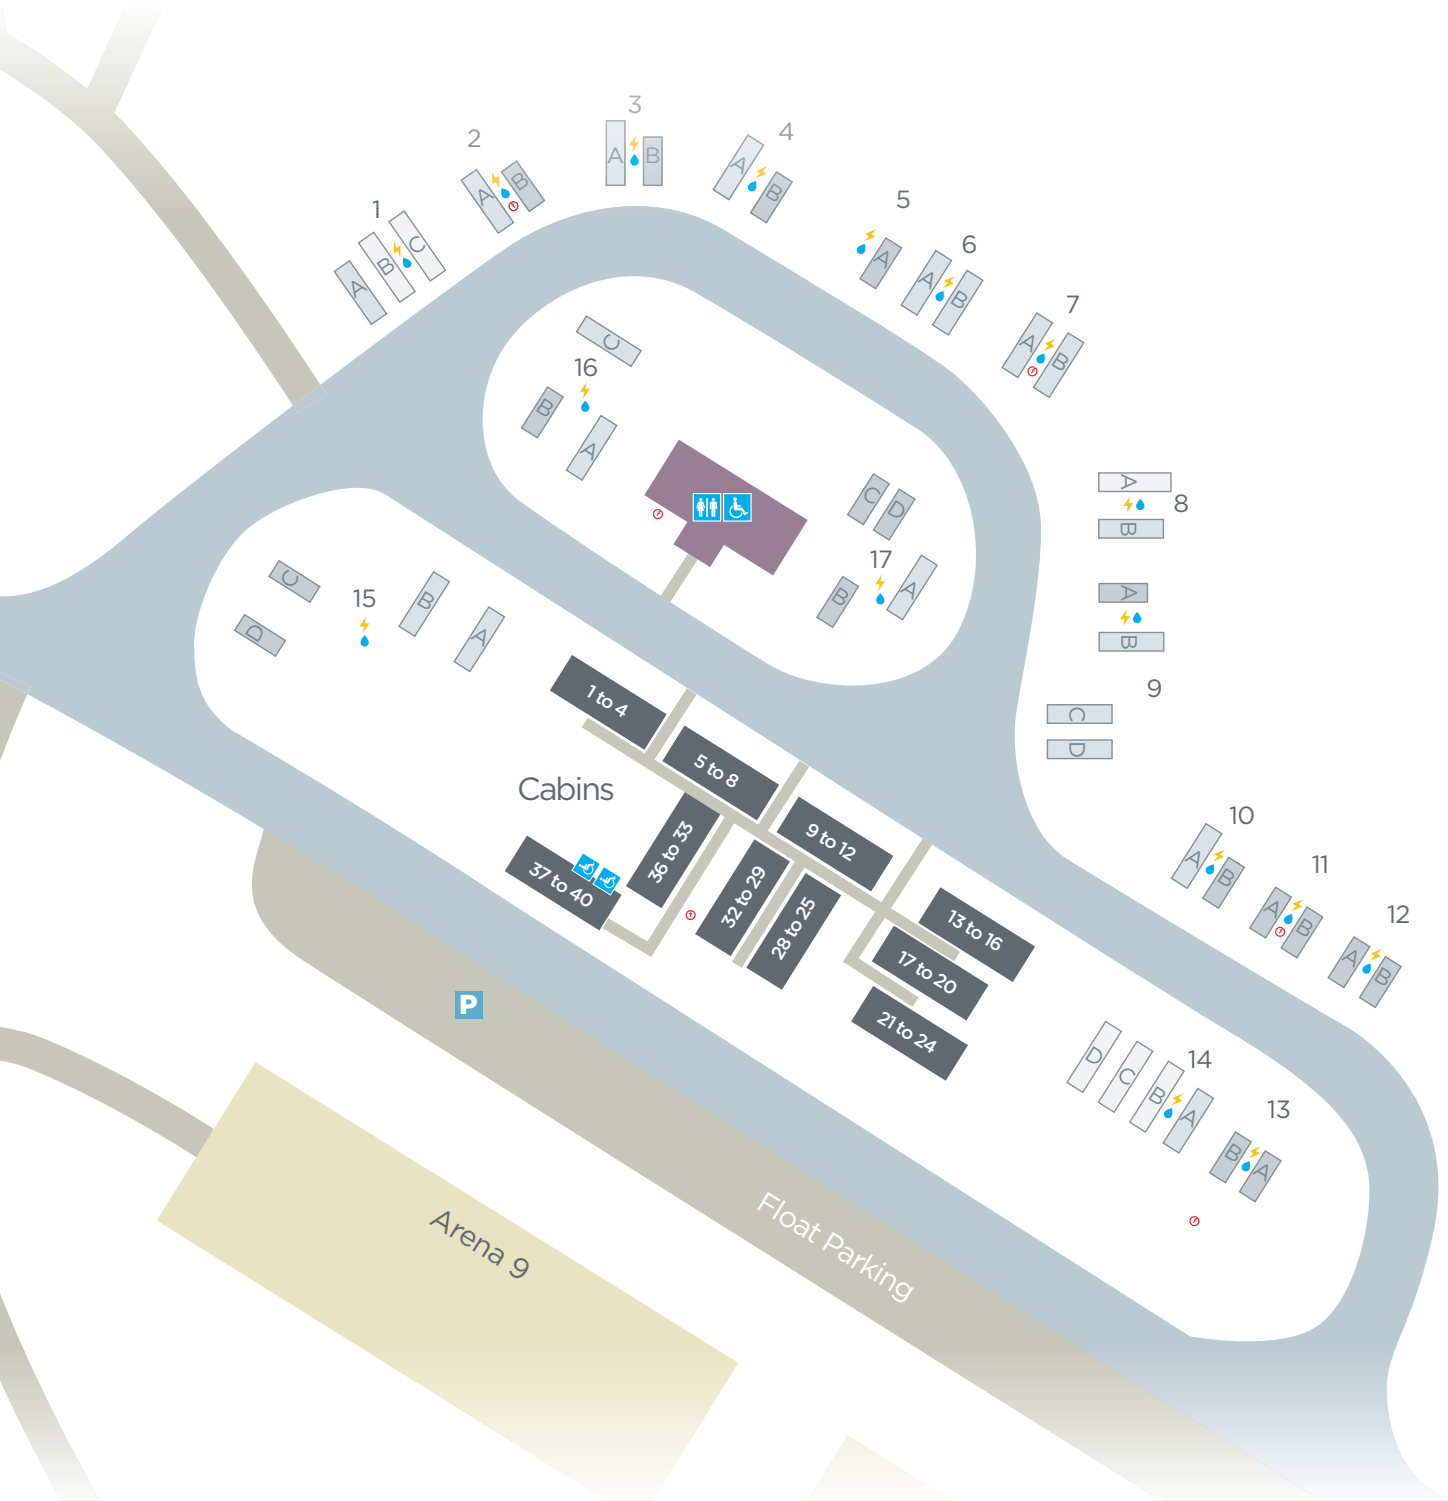

## North Truck Park - Camping Layout

-  Small Space  
7-11m
-  Medium Space  
12-15m
-  Day Yard
-  Power
-  Water
-  Fire Hose
-  Fire Hydrant
-  Amenities

## South Truck Park - Camping Layout

Small Space 7-11m	Medium Space 12-15m	Large Space 15m+	Power	Water	Fire Hose	Amenities	Wheelchair Access