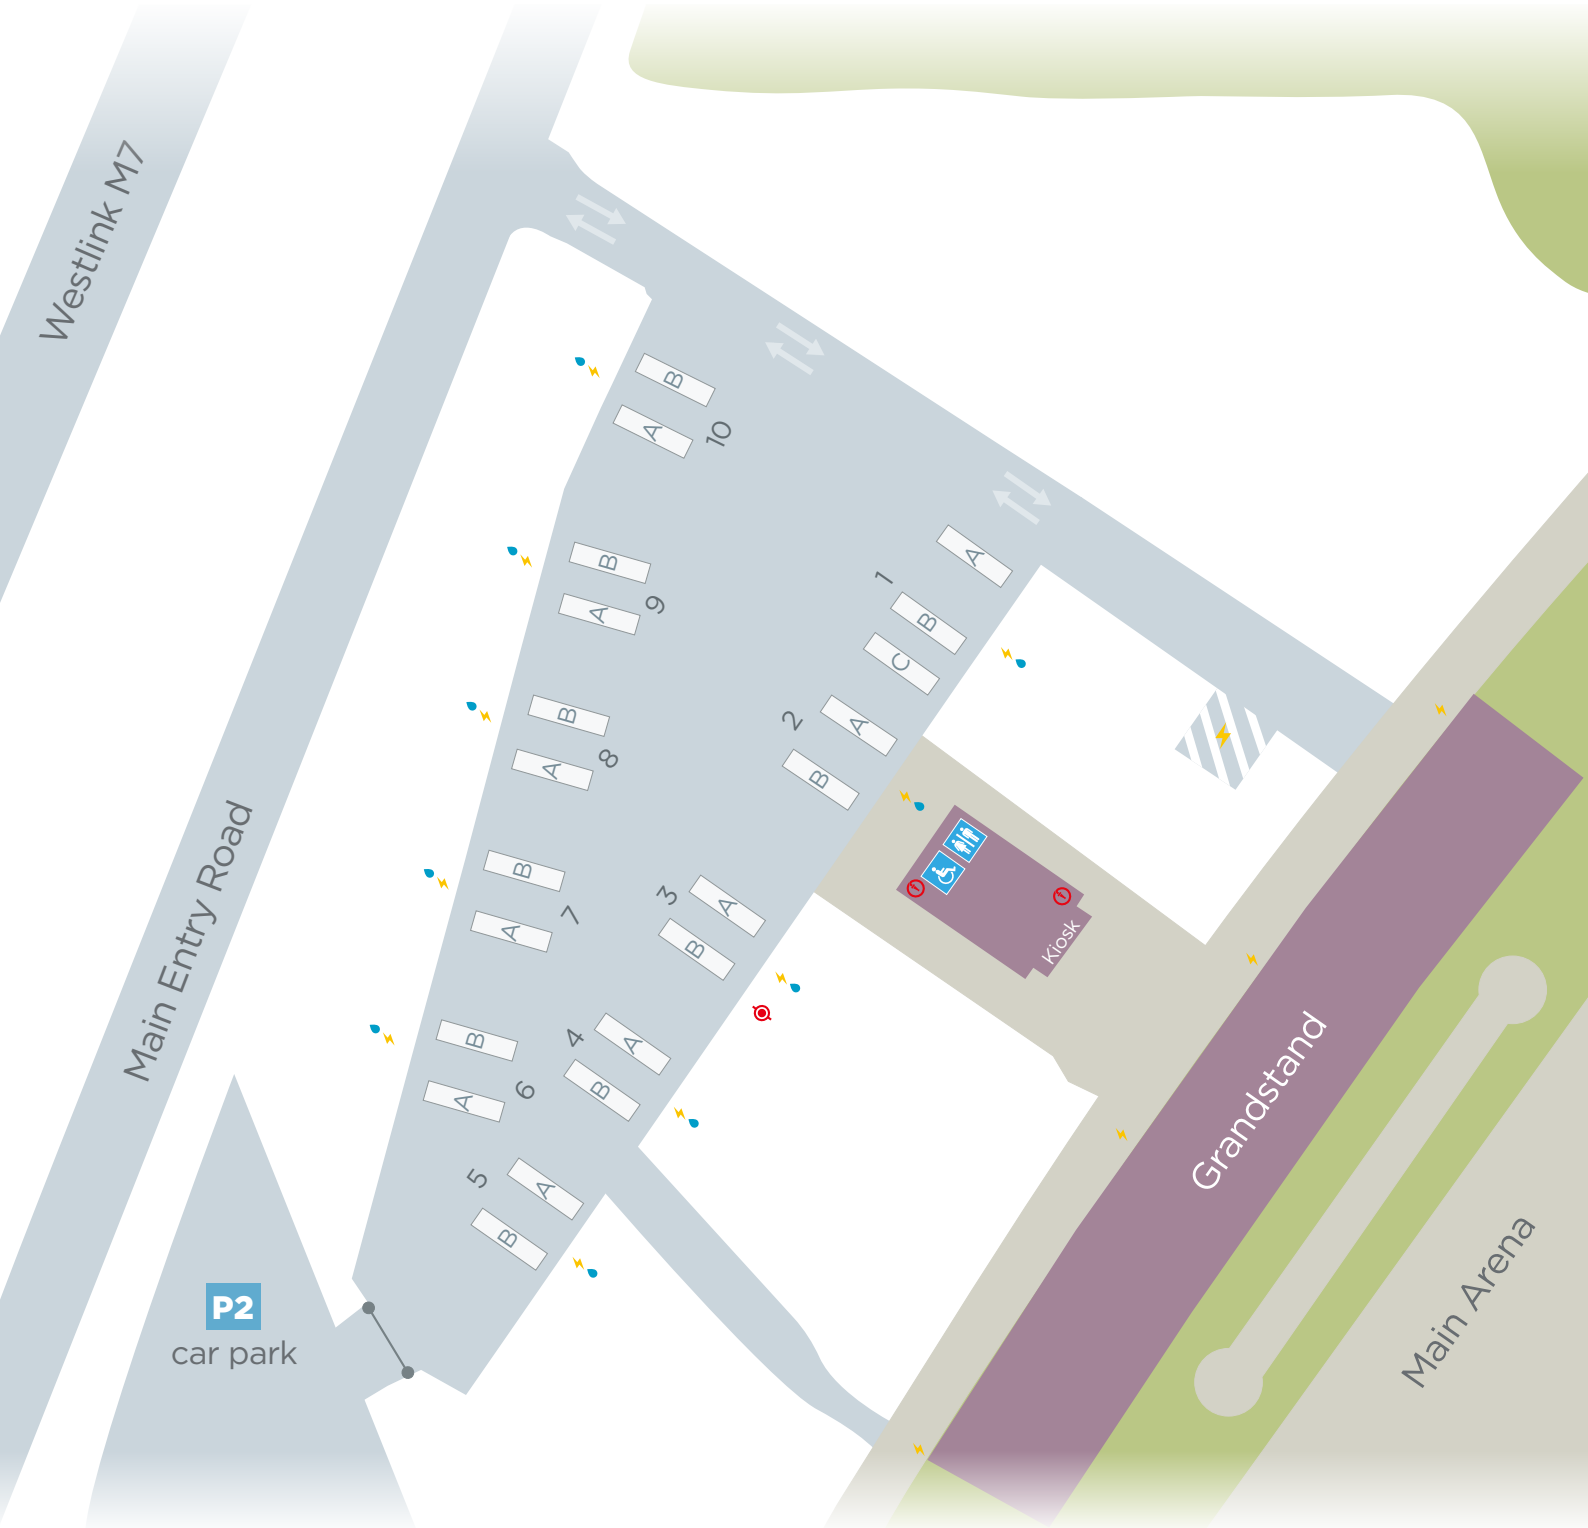

SYDNEY INTERNATIONAL EQUESTRIAN CENTRE

Centre Map

Main Arena (1) 120m x 80m
 Area (2) 90m x 70m
 Arena (3) 100m x 50m
 Arena (4) 100m x 50m
 Indoor Arena (5) 70m x 35m
 Arena (6) 70m x 28m

Arena (7, 8, 9, 10 and 11) 60m x 20m
 Arena (12) 90m x 45m
 Arena (13) 90m x 35m
 Arena (14) 90m x 45m
 Hacking Area (15) 180m x 90m

SYDNEY INTERNATIONAL EQUESTRIAN CENTRE

North Truck Park - Camping Layout

Small Space 7-11m	Medium Space 12-15m	Day Yard	Power	Water	Fire Hose	Fire Hydrant	Amenities

SYDNEY INTERNATIONAL EQUESTRIAN CENTRE

South Truck Park - Camping Layout

Small Space 7-11m	Medium Space 12-15m	Large Space 15m+	Power	Water	Fire Hose	Amenities	Wheelchair Access

SYDNEY INTERNATIONAL EQUESTRIAN CENTRE

Main Arena Truck Park Camping Map

- Power
- Water
- Fire Hose
- Amenities
- Day Yard

SYDNEY INTERNATIONAL EQUESTRIAN CENTRE

P3 Camping Map

- Medium Space 12-15m
- Power
- Water
- Fire Hose
- Fire Hydrant
- Amenities

SYDNEY INTERNATIONAL EQUESTRIAN CENTRE