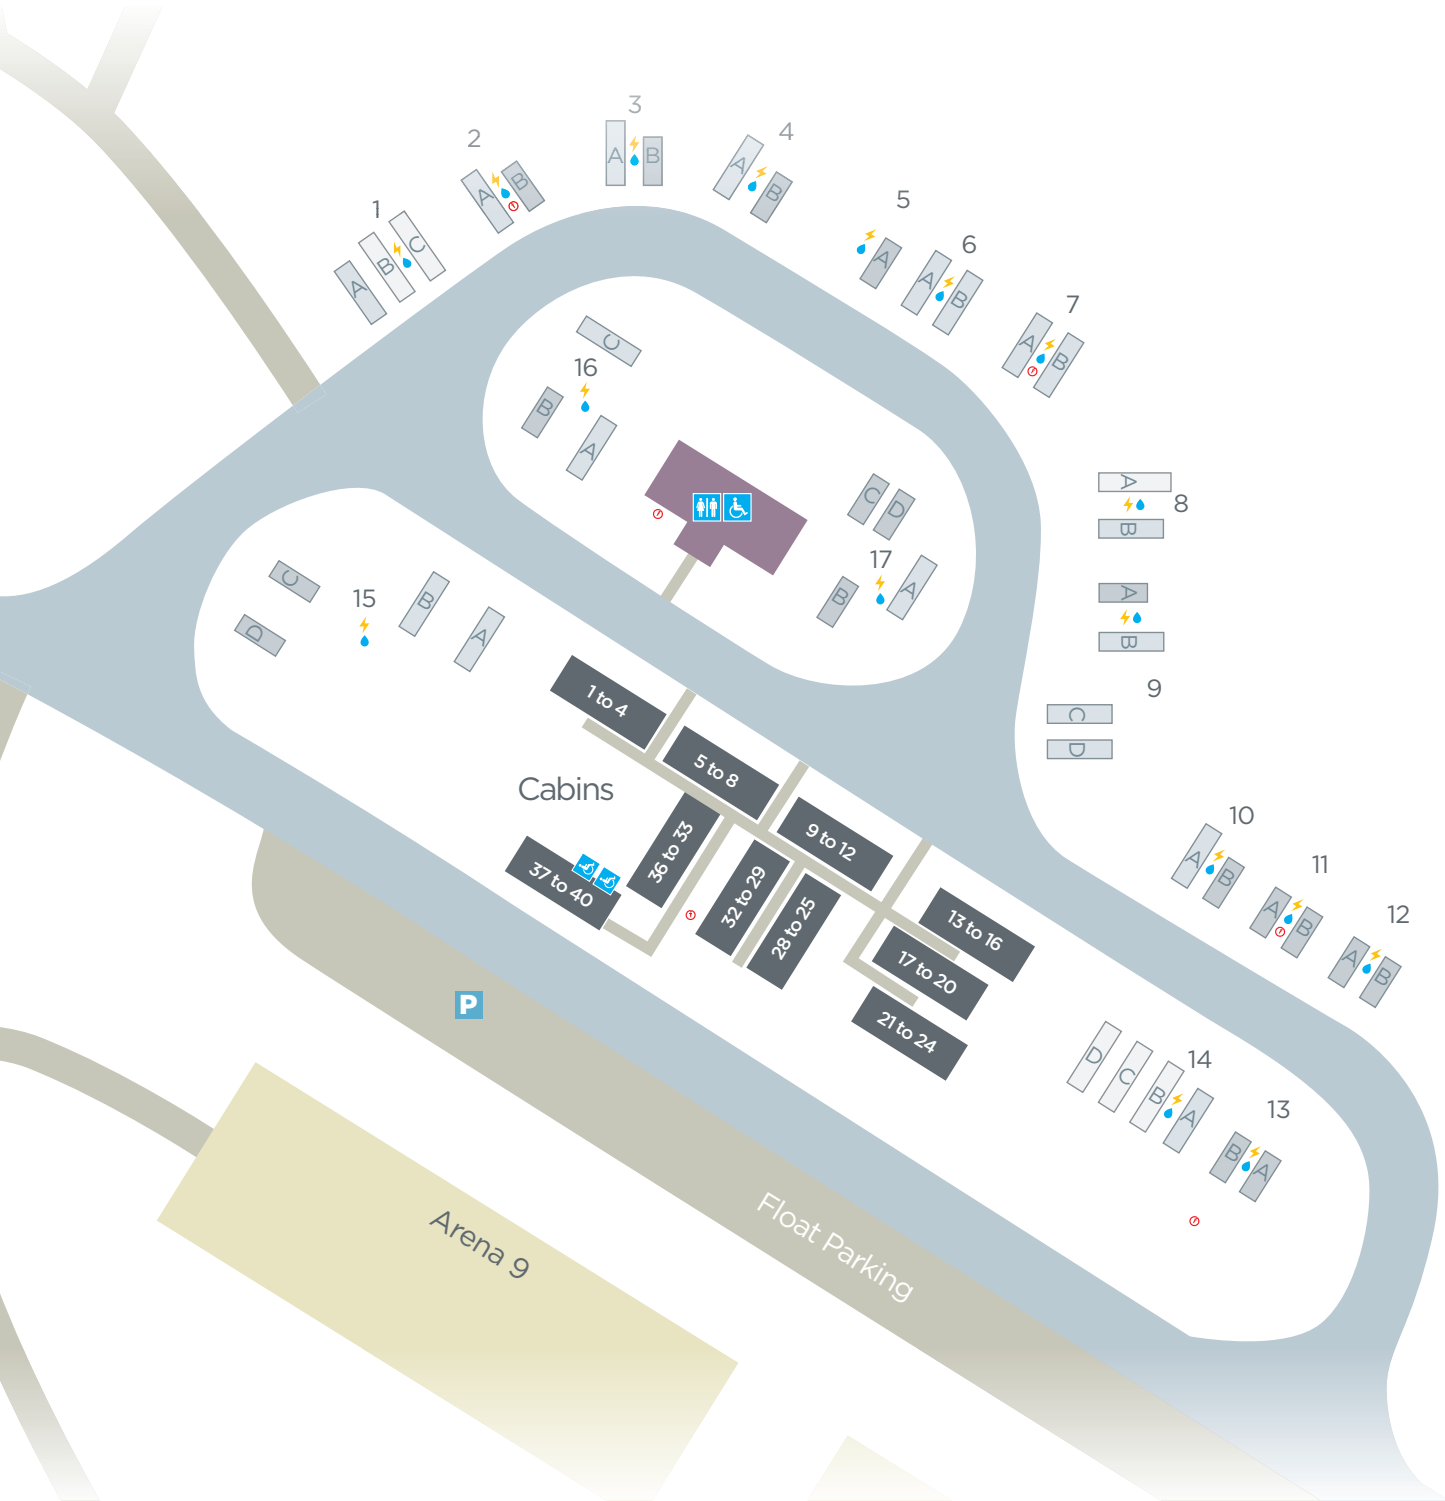

SYDNEY INTERNATIONAL EQUESTRIAN CENTRE

Centre Map

Main Arena (1) 120m x 80m
 Area (2) 90m x 70m
 Arena (3) 100m x 50m
 Arena (4) 100m x 50m
 Indoor Arena (5) 70m x 35m
 Arena (6) 70m x 28m

Arena (7, 8, 9, 10 and 11) 60m x 20m
 Arena (12) 90m x 45m
 Arena (13) 90m x 35m
 Arena (14) 90m x 45m
 Hacking Area (15) 180m x 90m

SYDNEY INTERNATIONAL EQUESTRIAN CENTRE

North Truck Park - Camping Layout

Small Space 7-11m	Medium Space 12-15m	Day Yard	Power	Water	Fire Hose	Fire Hydrant	Amenities

SYDNEY INTERNATIONAL EQUESTRIAN CENTRE

South Truck Park - Camping Layout

Small Space 7-11m	Medium Space 12-15m	Large Space 15m+	Power	Water	Fire Hose	Amenities	Wheelchair Access

SYDNEY INTERNATIONAL EQUESTRIAN CENTRE

Main Arena Truck Park Camping Map

- Power
- Water
- Fire Hose
- Amenities
- Day Yard

SYDNEY INTERNATIONAL EQUESTRIAN CENTRE

P3 Camping Map

- Medium Space 12-15m
- Power
- Water
- Fire Hose
- Fire Hydrant
- Amenities

SYDNEY INTERNATIONAL EQUESTRIAN CENTRE