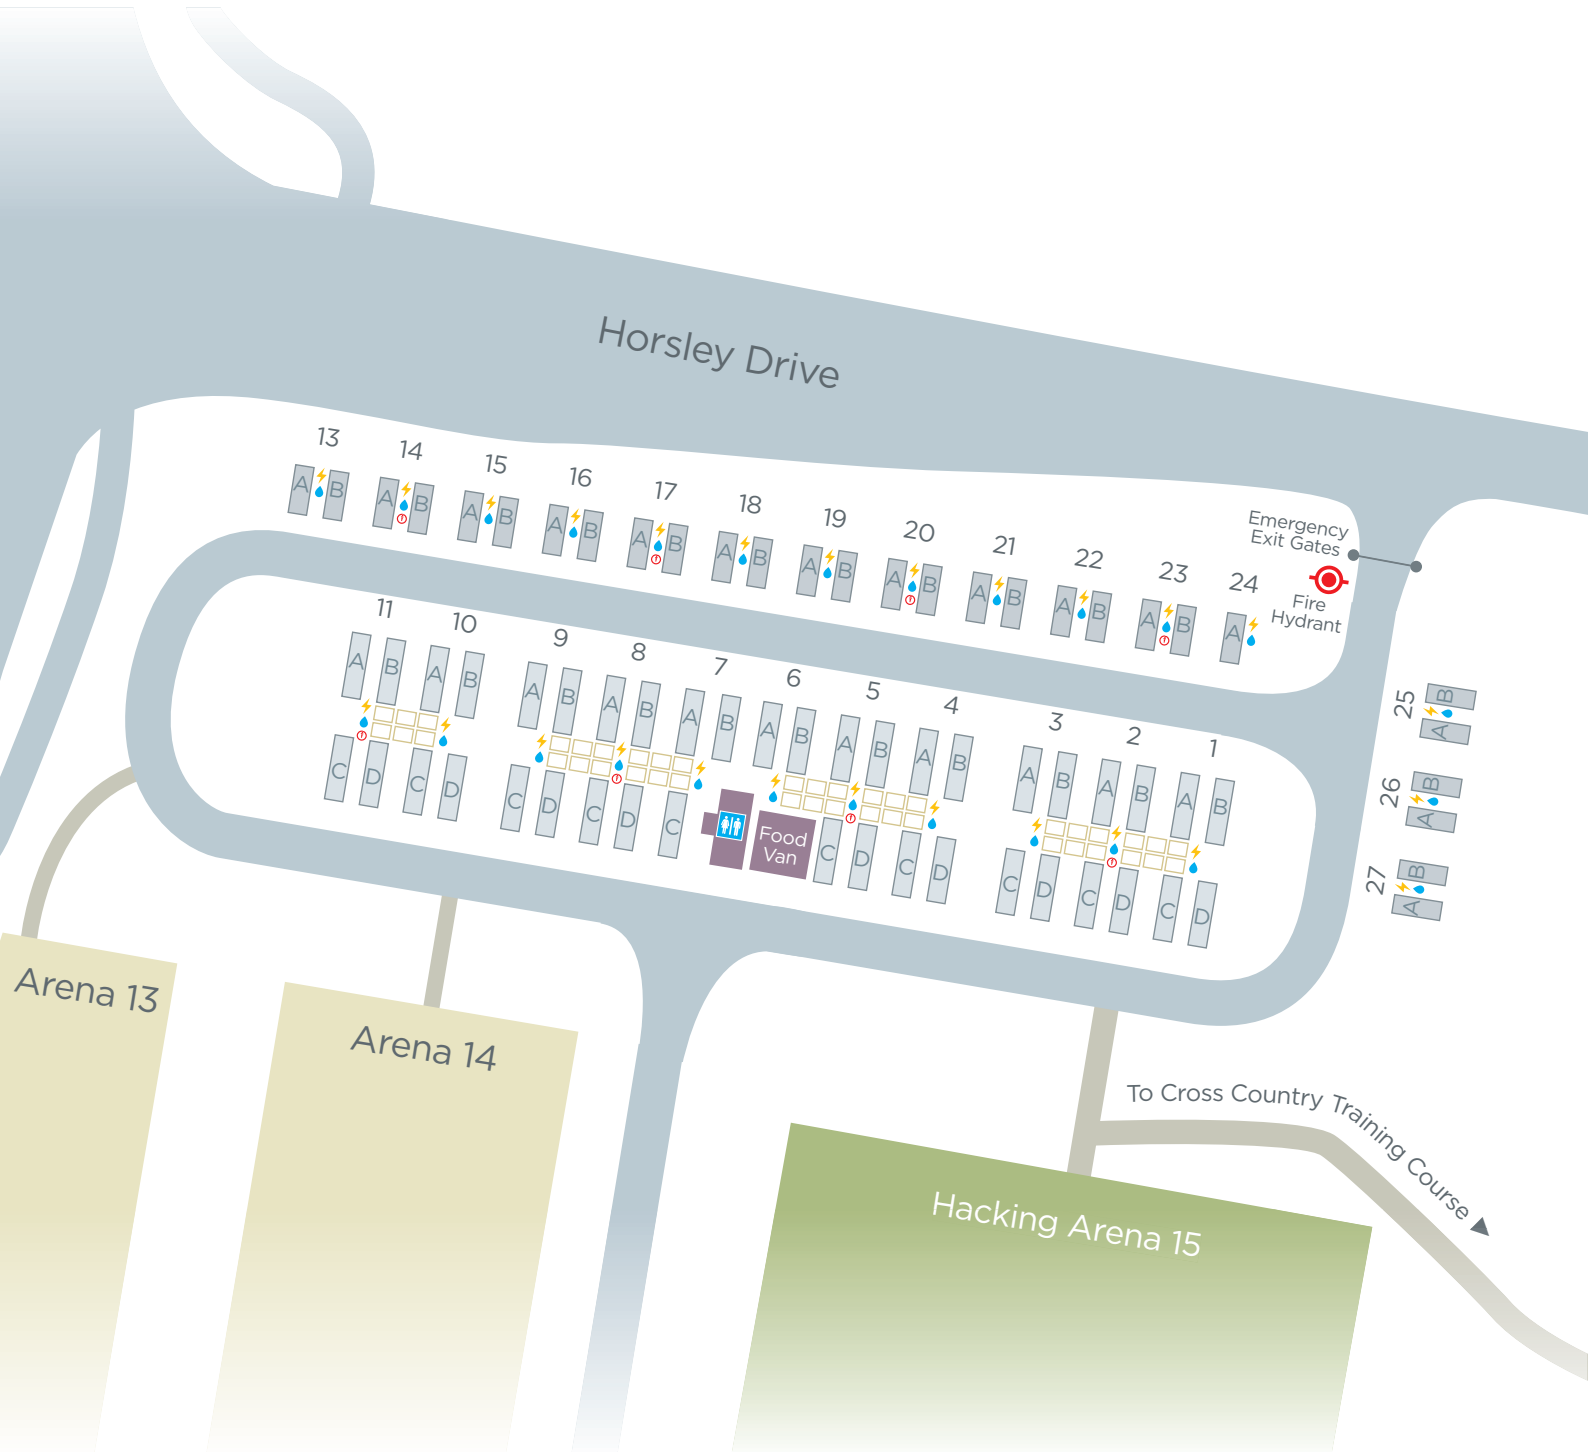

SYDNEY INTERNATIONAL EQUESTRIAN CENTRE

Centre Map

Main Arena (1) 120m x 80m
 Area (2) 90m x 70m
 Arena (3) 100m x 50m
 Arena (4) 100m x 50m
 Indoor Arena (5) 70m x 35m
 Arena (6) 70m x 28m

Arena (7, 8, 9, 10 and 11) 60m x 20m
 Arena (12) 90m x 45m
 Arena (13) 90m x 35m
 Arena (14) 90m x 45m
 Hacking Area (15) 180m x 90m

SYDNEY INTERNATIONAL EQUESTRIAN CENTRE

North Truck Park - Camping Layout

Small Space 7-11m	Medium Space 12-15m	Day Yard	Power	Water	Fire Hose	Fire Hydrant	Amenities

SYDNEY INTERNATIONAL EQUESTRIAN CENTRE

South Truck Park - Camping Layout

Small Space 7-11m	Medium Space 12-15m	Large Space 15m+	Power	Water	Fire Hose	Amenities	Wheelchair Access

SYDNEY INTERNATIONAL EQUESTRIAN CENTRE

Main Arena Truck Park Camping Map

- Power
- Water
- Fire Hose
- Amenities
- Day Yard

SYDNEY INTERNATIONAL EQUESTRIAN CENTRE

P3 Camping Map

- Medium Space 12-15m
- Power
- Water
- Fire Hose
- Fire Hydrant
- Amenities

SYDNEY INTERNATIONAL EQUESTRIAN CENTRE