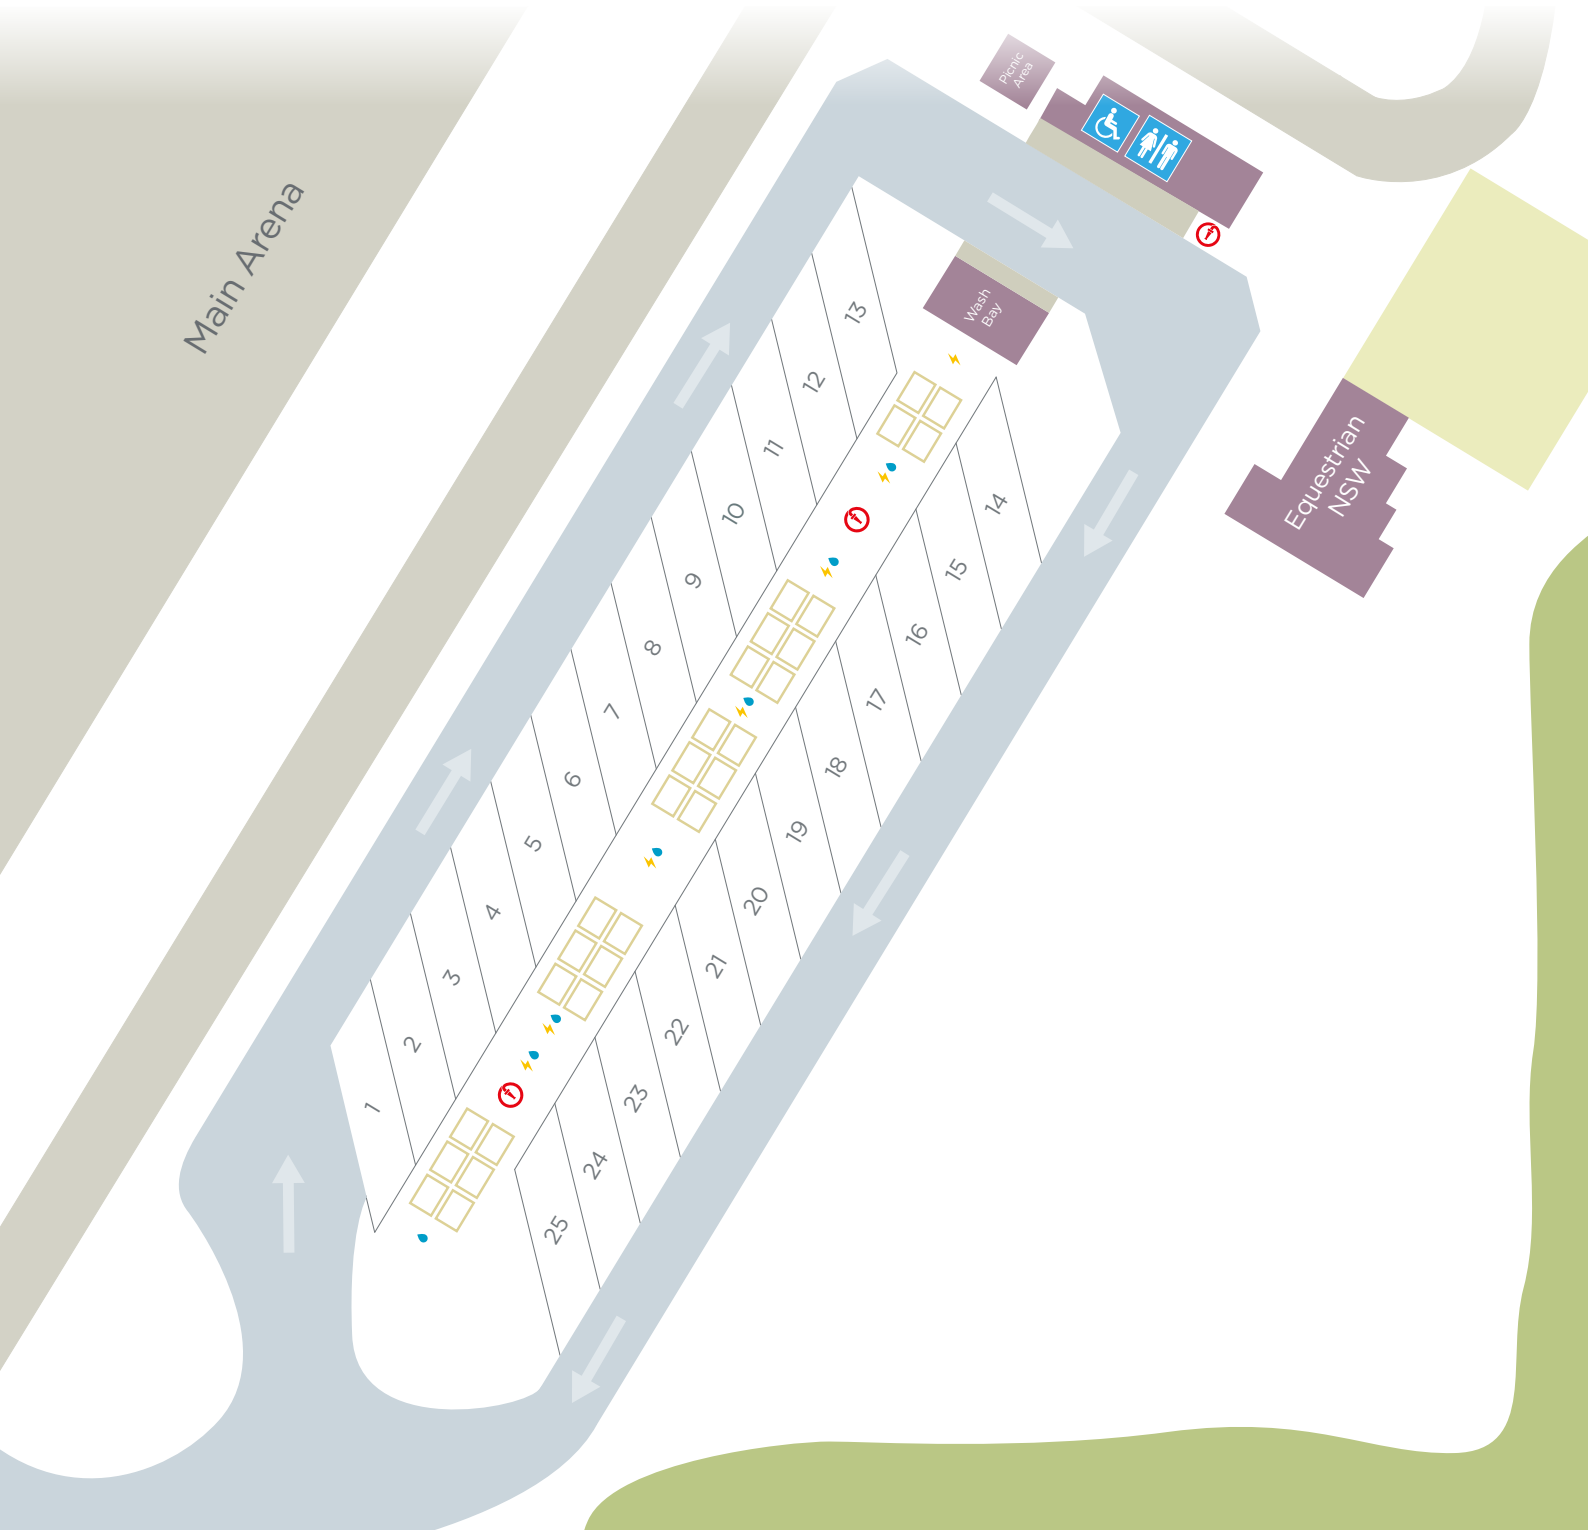

SYDNEY INTERNATIONAL EQUESTRIAN CENTRE

Centre Map

Main Arena (1) 120m x 80m
 Area (2) 90m x 70m
 Arena (3) 100m x 50m
 Arena (4) 100m x 50m
 Indoor Arena (5) 70m x 35m
 Arena (6) 70m x 28m

Arena (7, 8, 9, 10 and 11) 60m x 20m
 Arena (12) 90m x 45m
 Arena (13) 90m x 35m
 Arena (14) 90m x 45m
 Hacking Area (15) 180m x 90m

SYDNEY INTERNATIONAL EQUESTRIAN CENTRE

North Truck Park - Camping Layout

Small Space 7-11m	Medium Space 12-15m	Day Yard	Power	Water	Fire Hose	Fire Hydrant	Amenities

SYDNEY INTERNATIONAL EQUESTRIAN CENTRE

South Truck Park - Camping Layout

Small Space 7-11m	Medium Space 12-15m	Large Space 15m+	Power	Water	Fire Hose	Amenities	Wheelchair Access

SYDNEY INTERNATIONAL EQUESTRIAN CENTRE

Main Arena Truck Park Camping Map

- Power
- Water
- Fire Hose
- Amenities
- Day Yard

SYDNEY INTERNATIONAL EQUESTRIAN CENTRE

P3 Camping Map

- Medium Space 12-15m
- Power
- Water
- Fire Hose
- Fire Hydrant
- Amenities

SYDNEY INTERNATIONAL EQUESTRIAN CENTRE