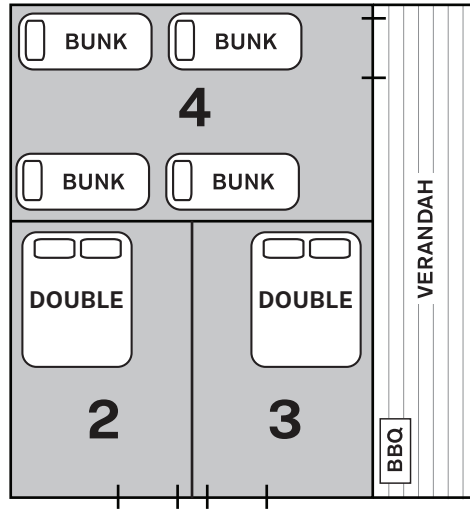

LAKE KEEPIT

Sport & Recreation Centre Map

LAKE KEEPIT

Sport & Recreation Centre Map

LAKE KEEPIT

Sport & Recreation Accommodation floorplans

Lodge Complex

LAKE KEEPIT

Sport & Recreation Accommodation floorplans

The Quarters

LAKE KEEPIT

Sport & Recreation Accommodation floorplans

Acacia Lodge

LAKE KEEPIT

Sport & Recreation Accommodation floorplans

Gliders Lodge

LAKE KEEPIT

Sport & Recreation Accommodation floorplans

Kilpara Lodge