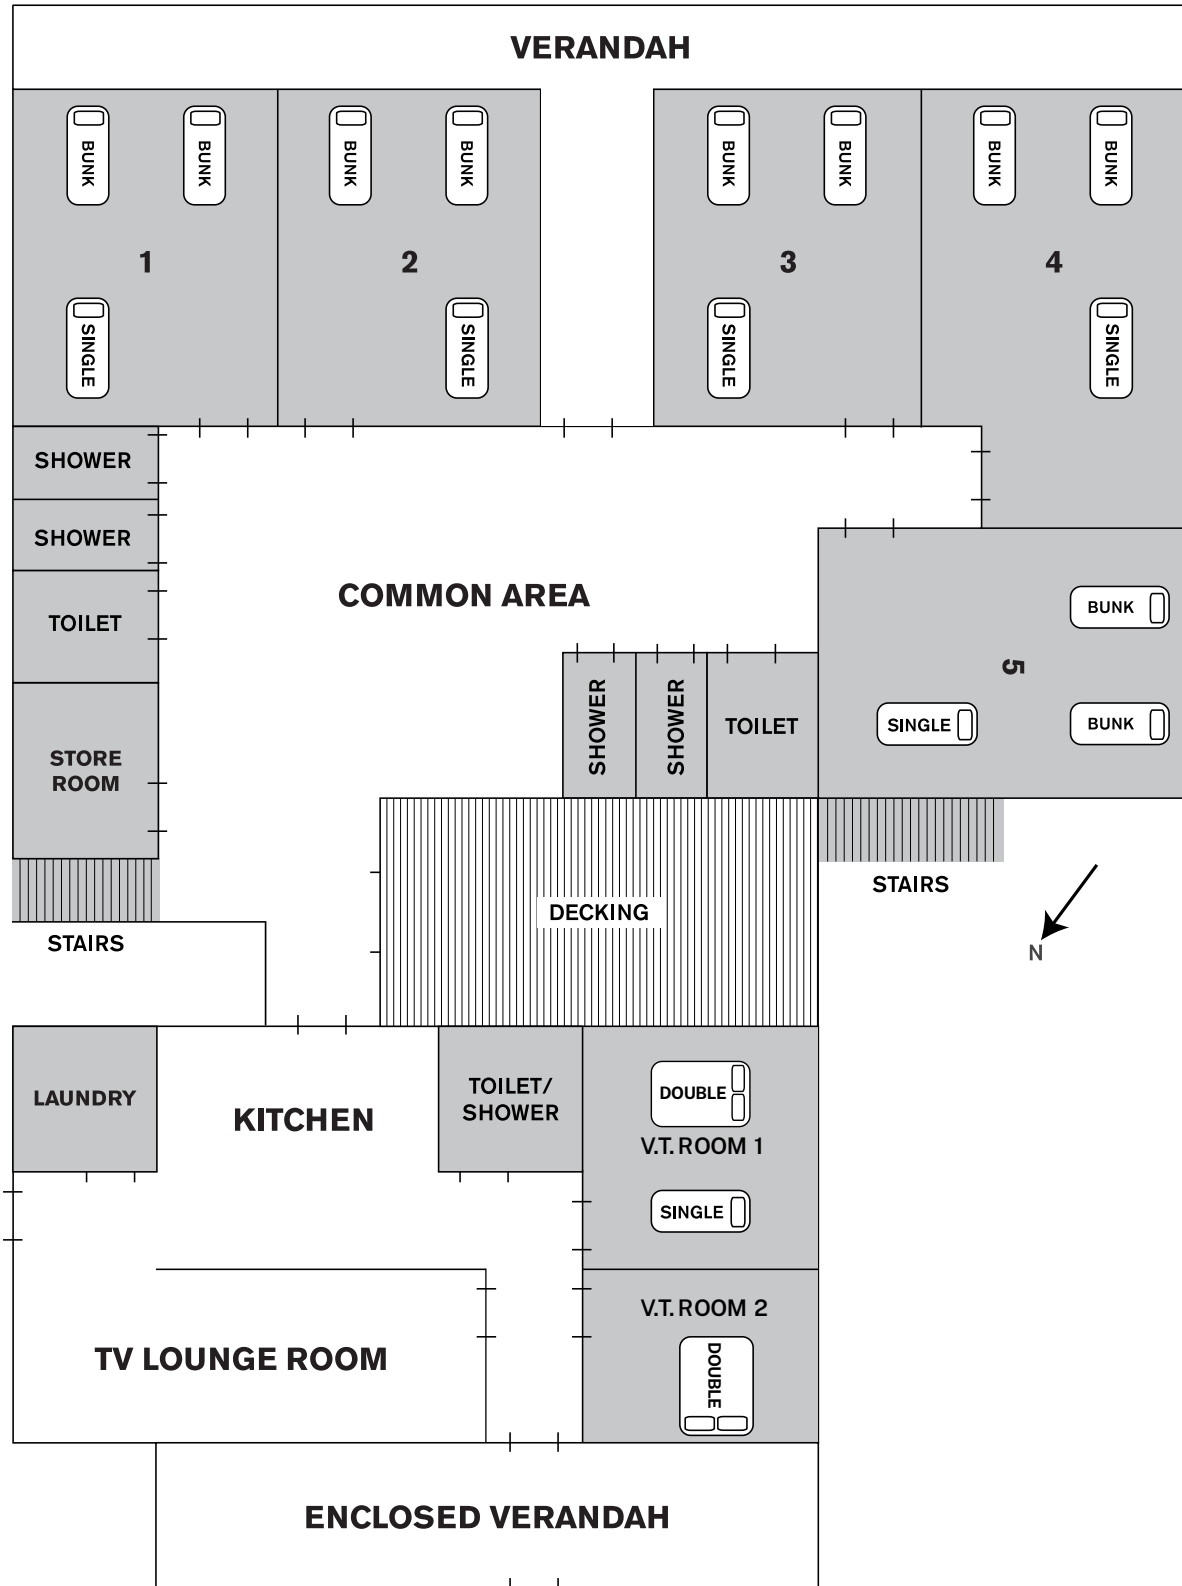

LAKE KEEPIT

Sport & Recreation Centre Map

LAKE KEEPIT

Sport & Recreation Centre Map

LAKE KEEPIT

Sport & Recreation Accommodation floorplans

Lodge Complex

LAKE KEEPIT

Sport & Recreation Accommodation floorplans

The Quarters

LAKE KEEPIT

Sport & Recreation Accommodation floorplans

Acacia Lodge

LAKE KEEPIT

Sport & Recreation Accommodation floorplans

Gliders Lodge

LAKE KEEPIT

Sport & Recreation Accommodation floorplans

Kilpara Lodge