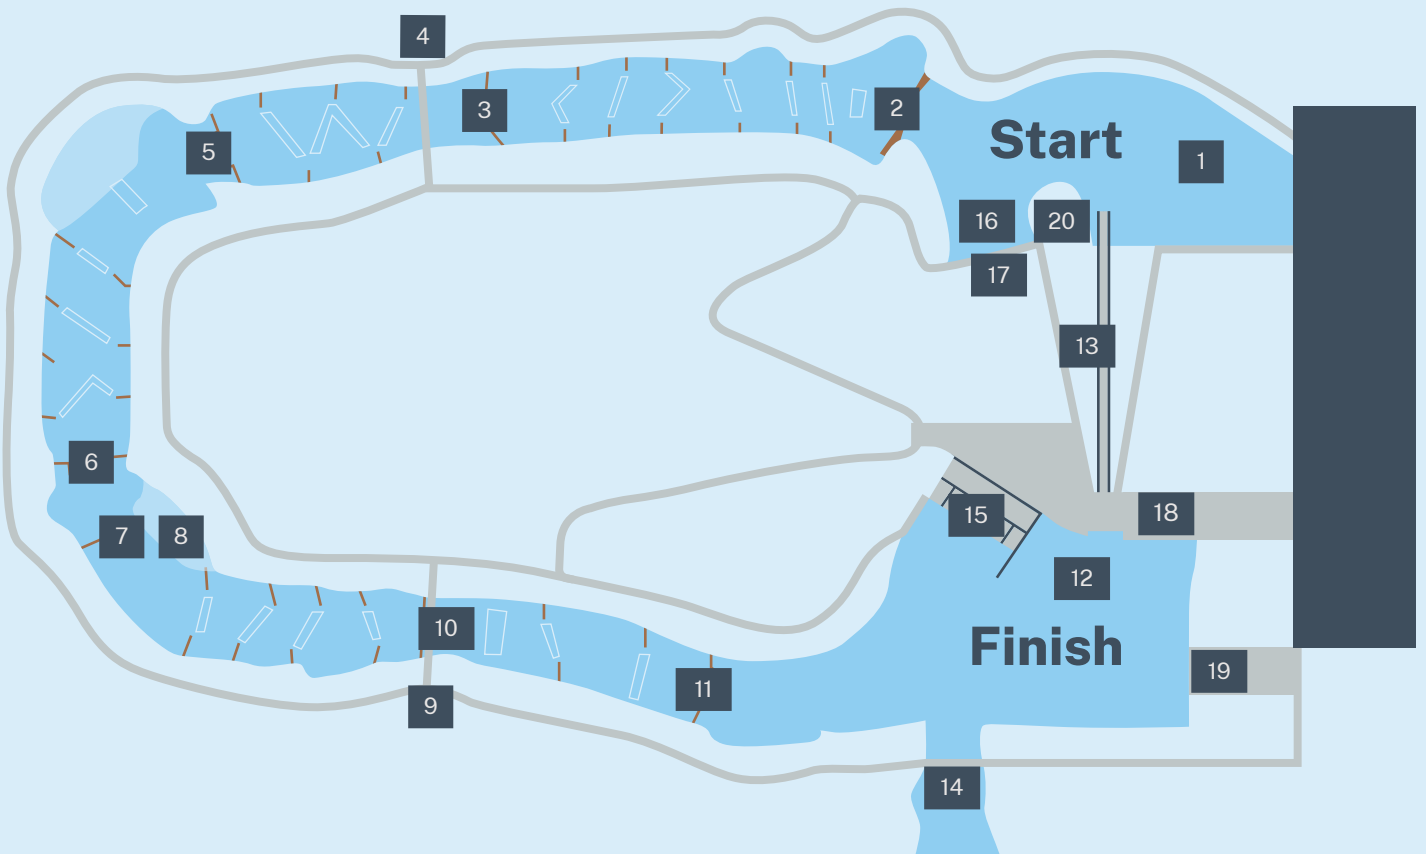

## Sport & Recreation Centre Map

### Key

- |                   |                     |                    |
|-------------------|---------------------|--------------------|
| 1 Venue Office    | 6 Breezeway         | Helicopter Landing |
| 2 Venue Entry     | 7 First Aid         |                    |
| 3 Cafe & Terrace  | 8 Boatshed          |                    |
| 4 Outdoor Shelter | 9 Boat Racks & Wash |                    |
| 5 Amenities       | 10 Tower            |                    |

### Key - Whitewater Course

- |              |                 |                        |                                      |
|--------------|-----------------|------------------------|--------------------------------------|
| 1 Top Pond   | 6 Jack's        | 11 Last Drop           | 16 Pump Station Outlet               |
| 2 First Drop | 7 Number 2      | 12 Bottom Pond         | 17 Kayak Cross Ramp                  |
| 3 Sweet Lips | 8 The Beach     | 13 Conveyor Belt       | 18 Infield Bridge - Emergency Access |
| 4 Top Bridge | 9 Bottom Bridge | 14 Warm-Up Lake Access | 19 Raft & Kayak Boat Ramp            |
| 5 Main Wave  | 10 Deep Fryer   | 15 Pump Station Inlet  | 20 Tower                             |