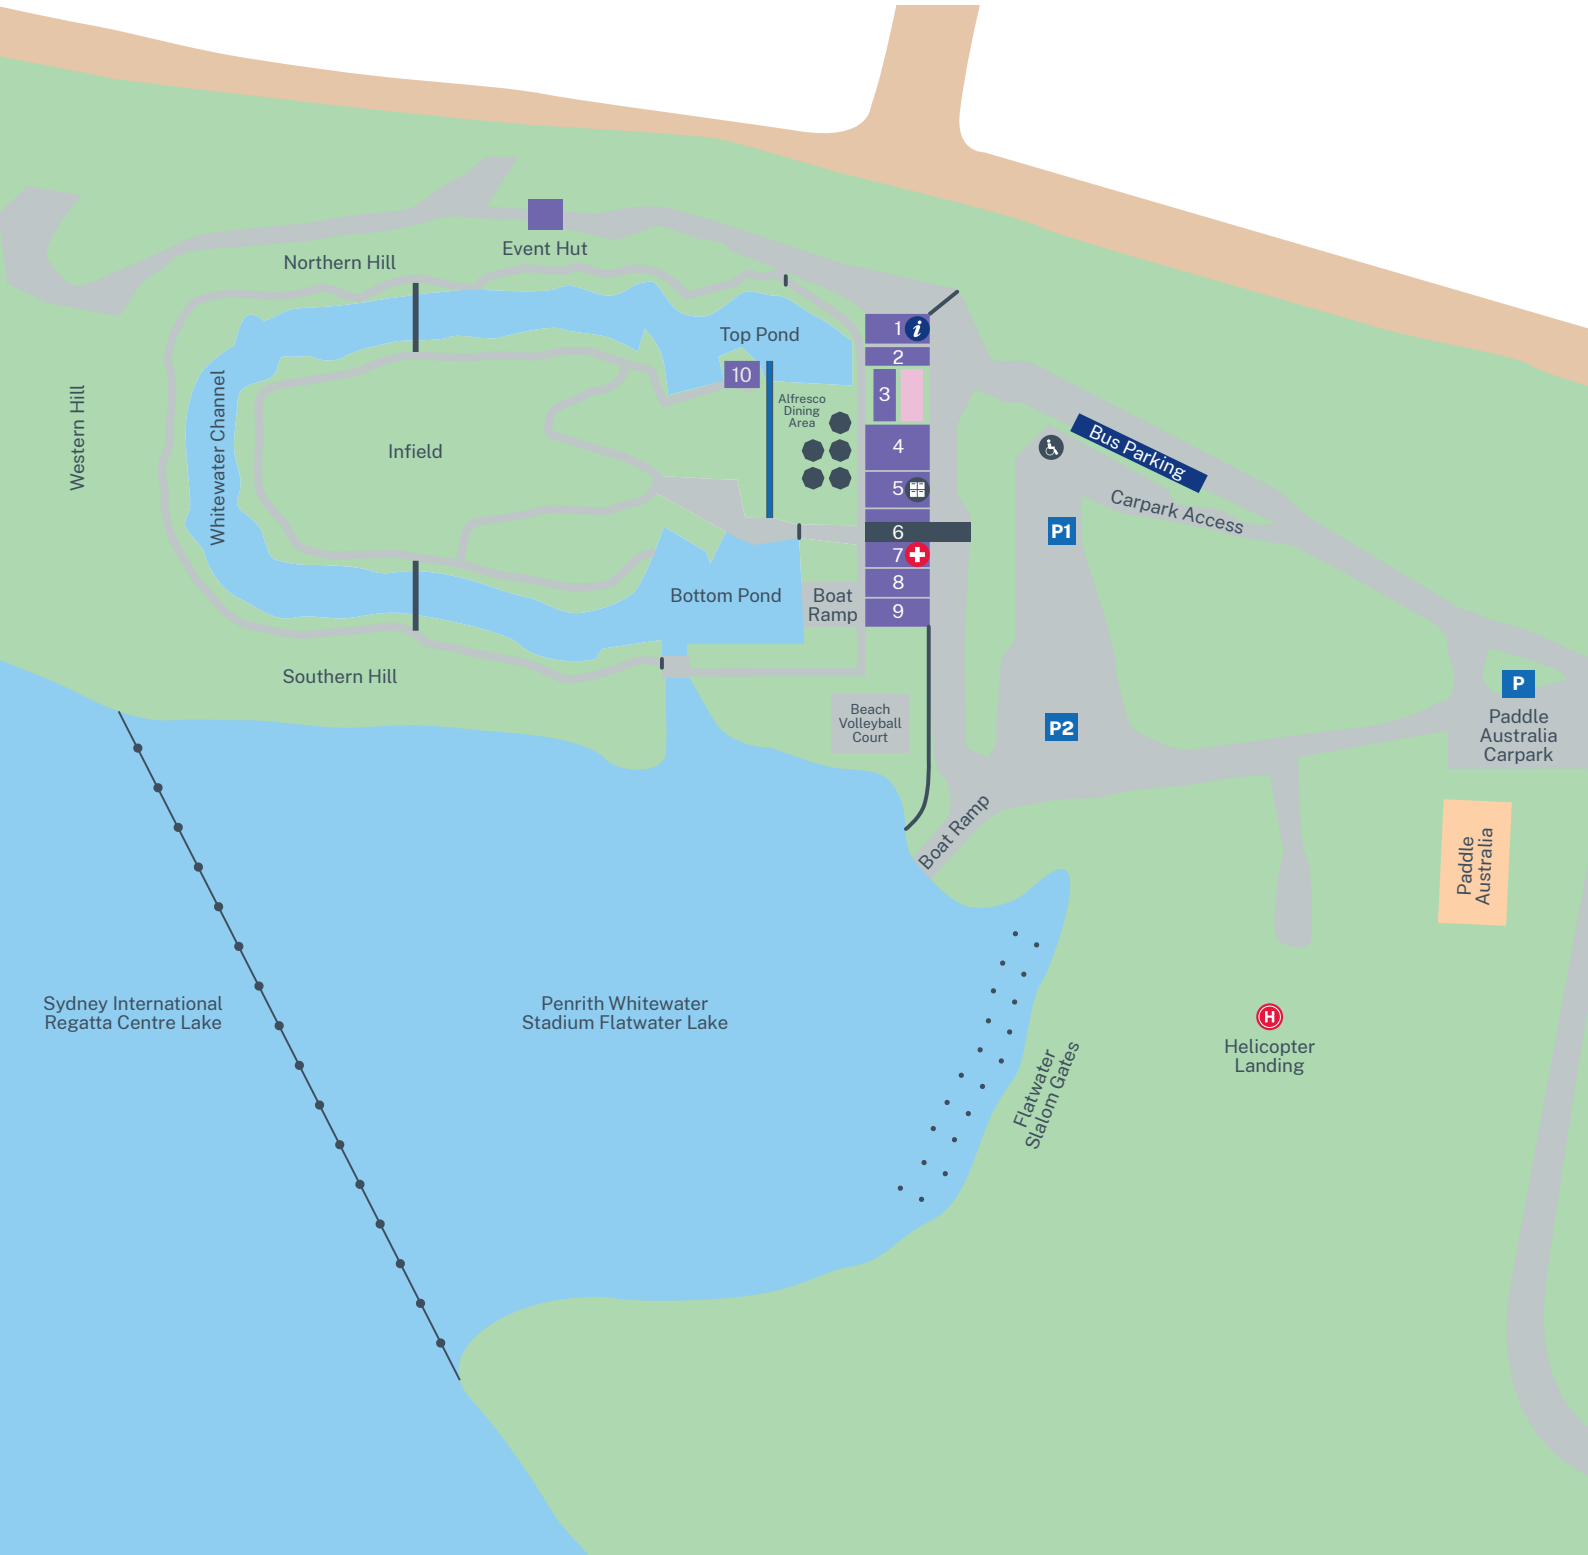

## Sport & Recreation Centre Map

### Key

- |                   |                     |                    |
|-------------------|---------------------|--------------------|
| 1 Venue Office    | 6 Breezeway         | Helicopter Landing |
| 2 Venue Entry     | 7 First Aid         |                    |
| 3 Cafe & Terrace  | 8 Boatshed          |                    |
| 4 Outdoor Shelter | 9 Boat Racks & Wash |                    |
| 5 Amenities       | 10 Tower            |                    |

### Key - Whitewater Course

- |              |                 |                        |                                      |
|--------------|-----------------|------------------------|--------------------------------------|
| 1 Top Pond   | 6 Jack's        | 11 Last Drop           | 16 Pump Station Outlet               |
| 2 First Drop | 7 Number 2      | 12 Bottom Pond         | 17 Kayak Cross Ramp                  |
| 3 Sweet Lips | 8 The Beach     | 13 Conveyor Belt       | 18 Infield Bridge - Emergency Access |
| 4 Top Bridge | 9 Bottom Bridge | 14 Warm-Up Lake Access | 19 Raft & Kayak Boat Ramp            |
| 5 Main Wave  | 10 Deep Fryer   | 15 Pump Station Inlet  | 20 Tower                             |