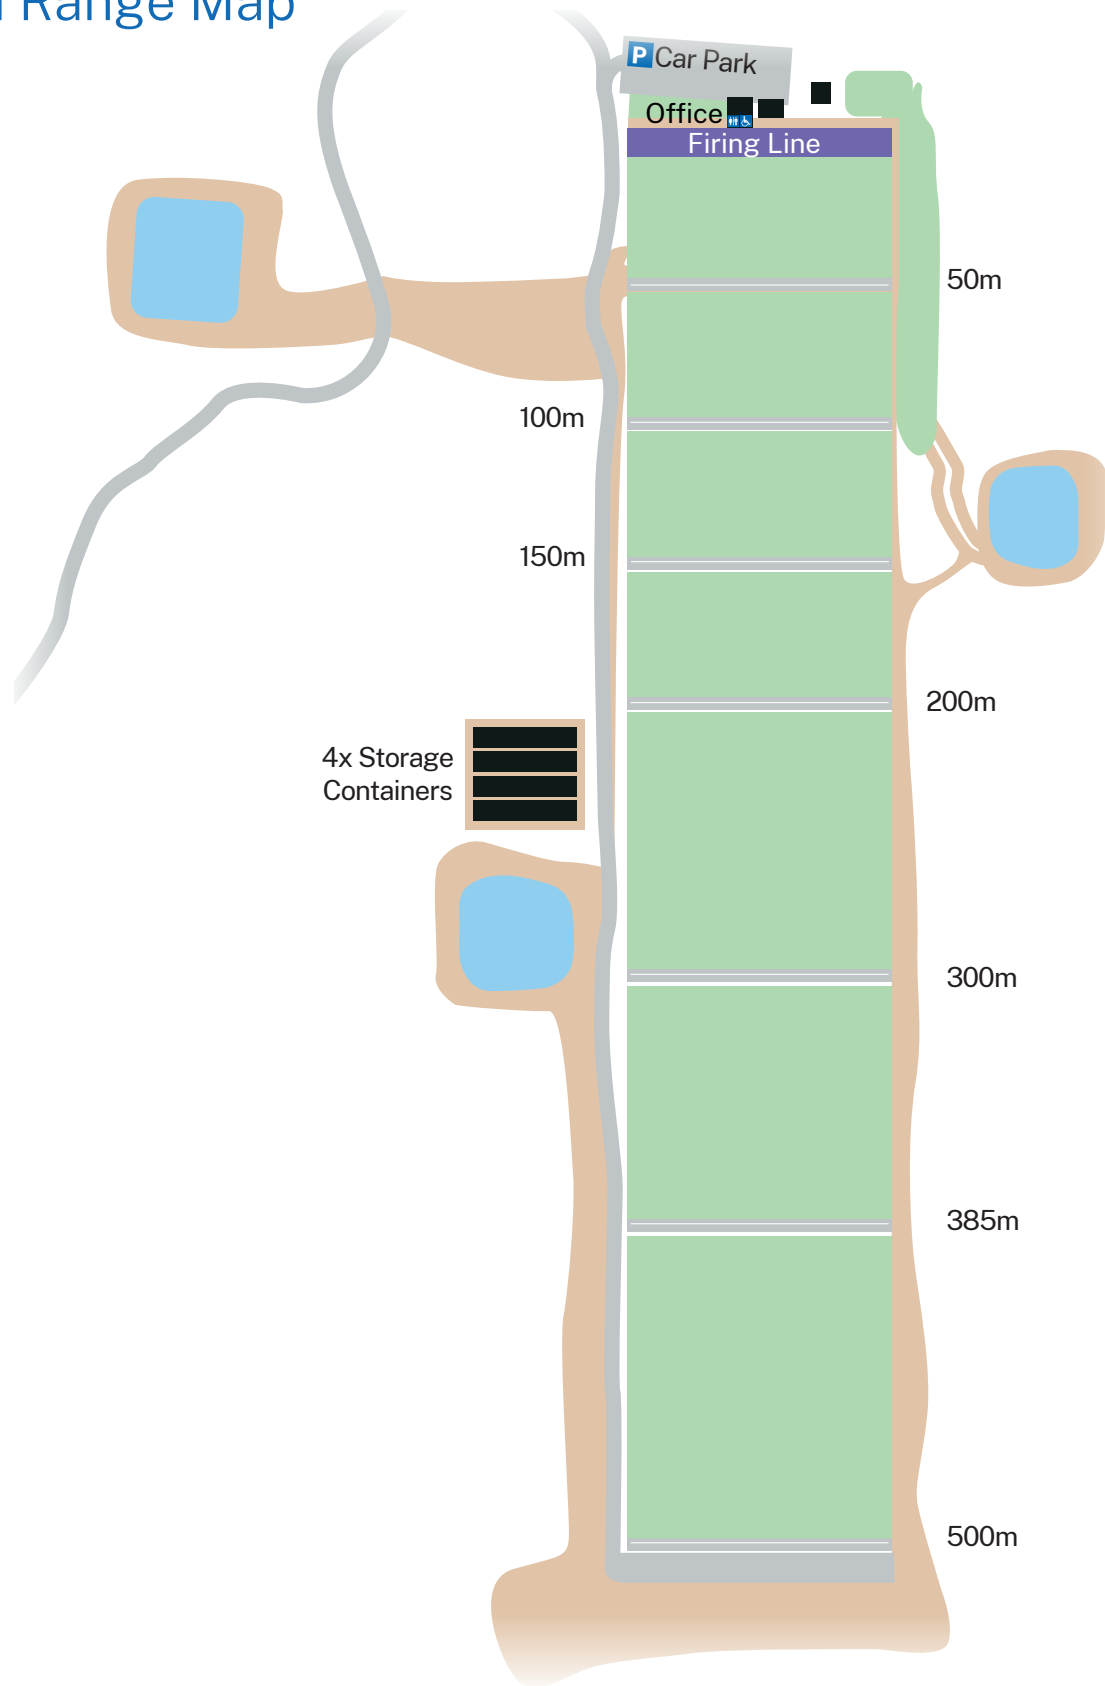

Southern Highlands Regional Shooting Complex

50m Range Map

Southern Highlands Regional Shooting Complex

500m Firing Line

Southern Highlands Regional Shooting Complex

500m Range Map

Southern Highlands Regional Shooting Complex

800m Firing Line

Southern Highlands Regional Shooting Complex

800m Range Map