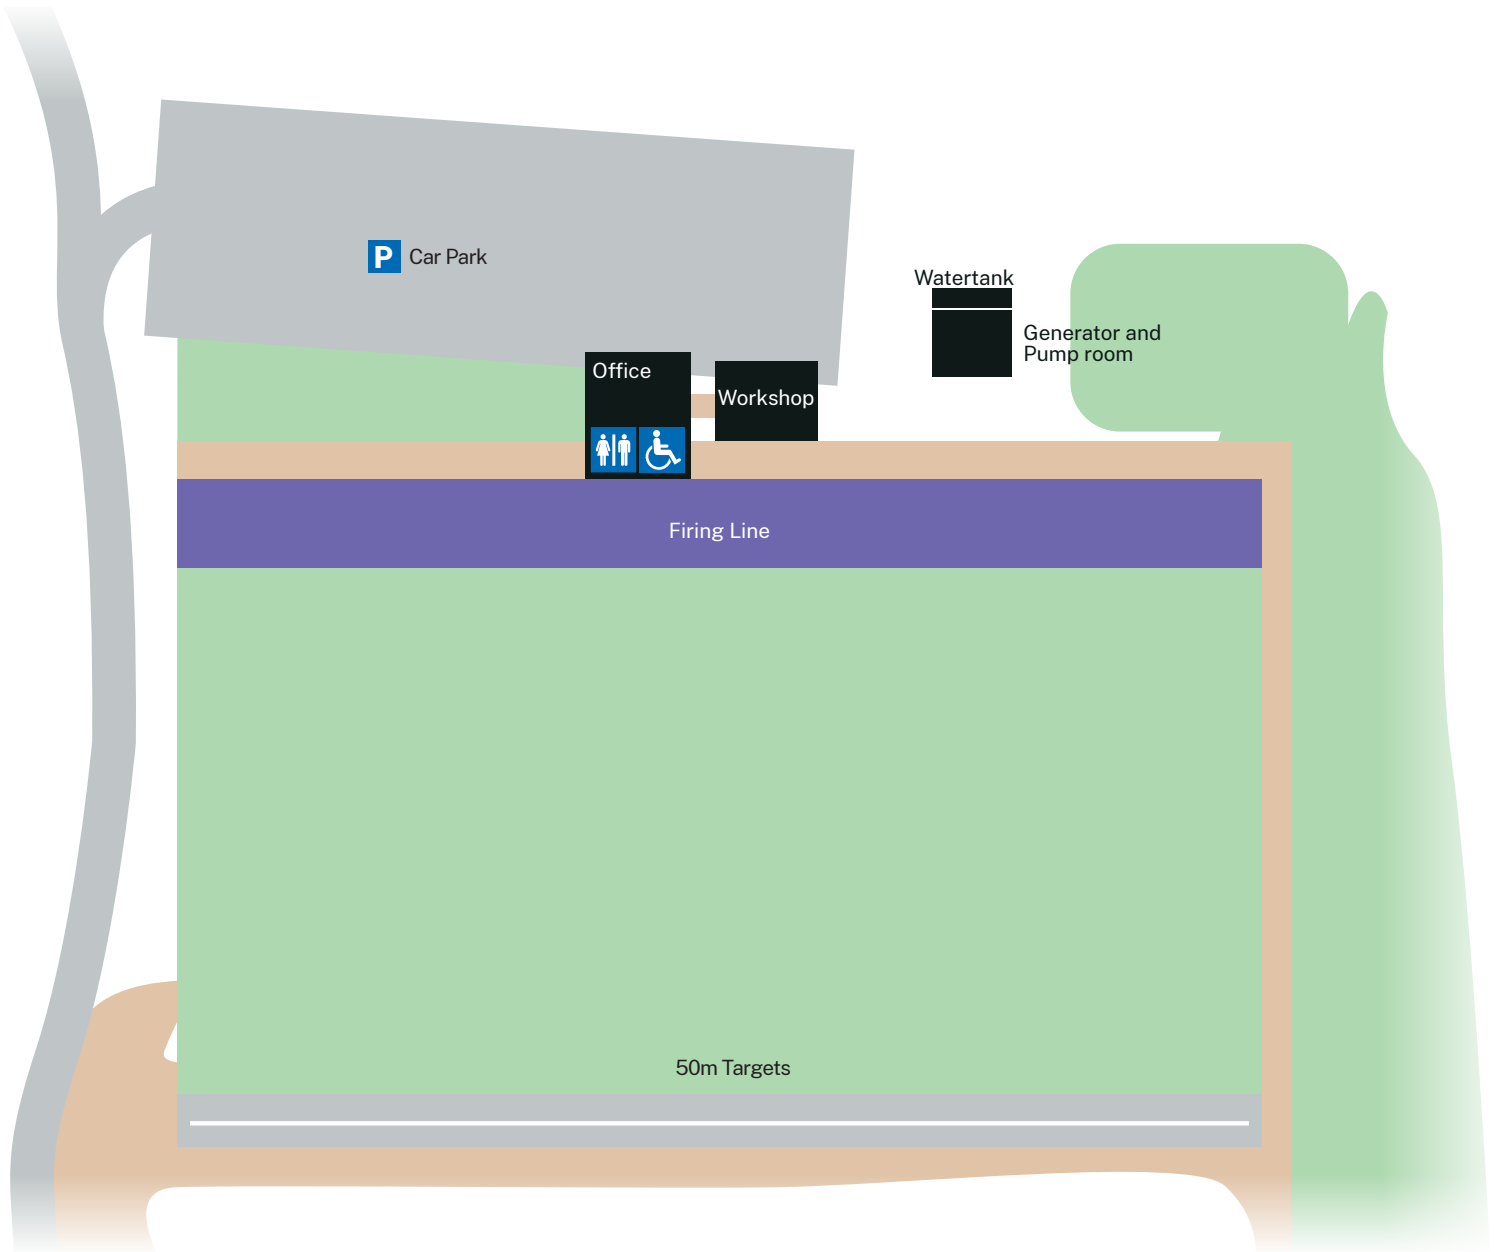

Southern Highlands Regional Shooting Complex

50m Range Map

Southern Highlands Regional Shooting Complex

500m Firing Line

Southern Highlands Regional Shooting Complex

500m Range Map

Southern Highlands Regional Shooting Complex

800m Firing Line

Southern Highlands Regional Shooting Complex

800m Range Map