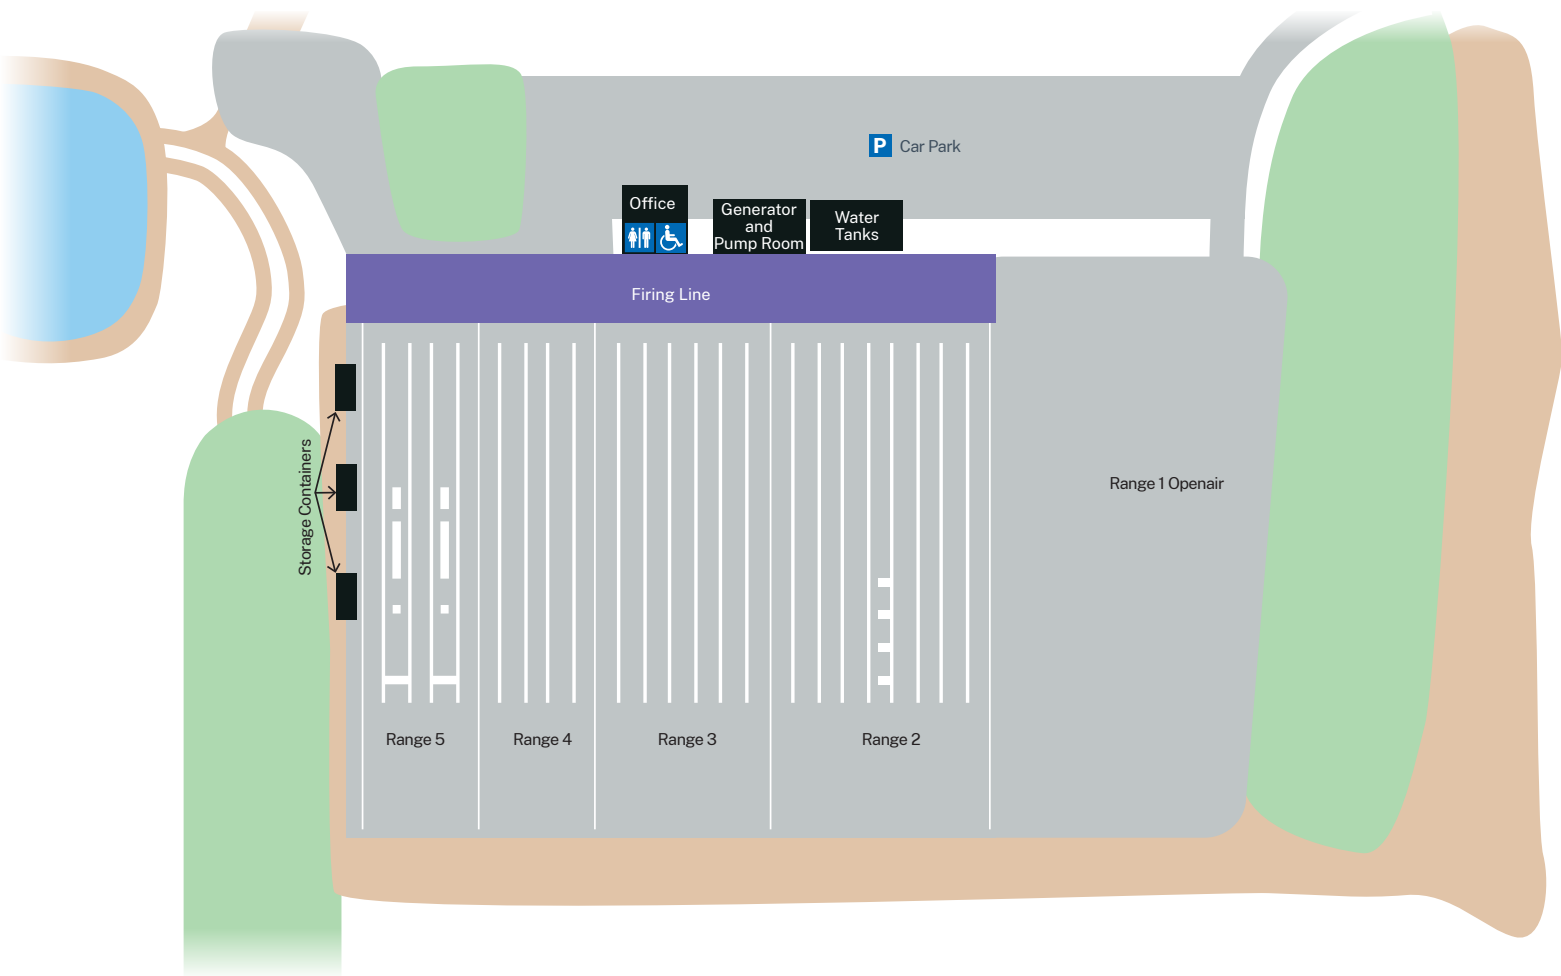

Southern Highlands Regional Shooting Complex

50m Range Map

Southern Highlands Regional Shooting Complex

500m Firing Line

Southern Highlands Regional Shooting Complex

500m Range Map

Southern Highlands Regional Shooting Complex

800m Firing Line

Southern Highlands Regional Shooting Complex

800m Range Map