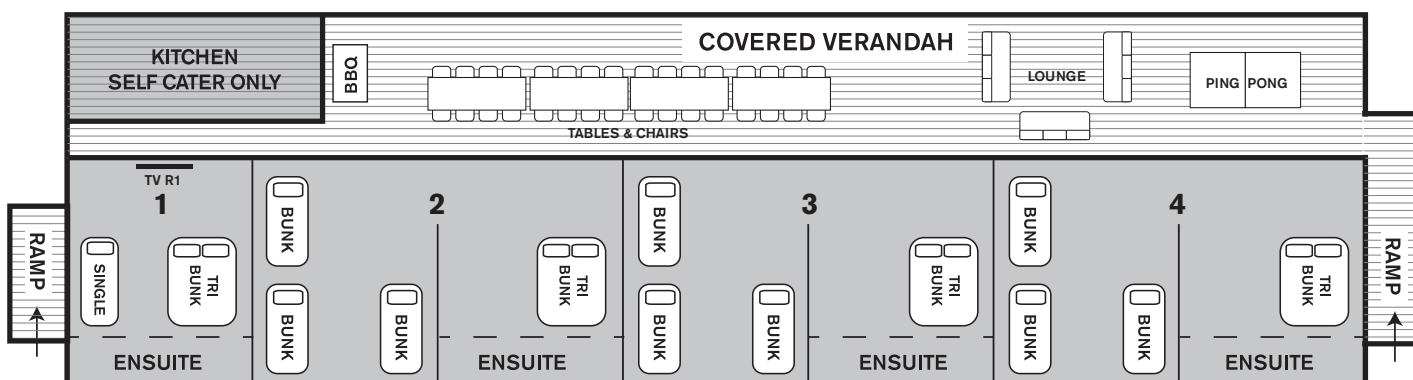

Casuarina and Banksia