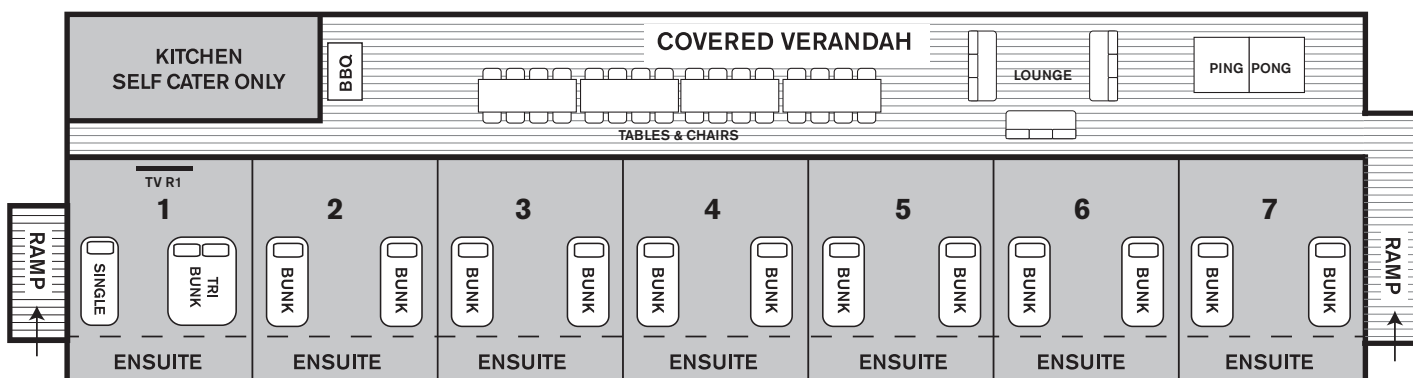

Acacia and Grevillea (Full Disabled Access)

Casuarina and Banksia

Geebung