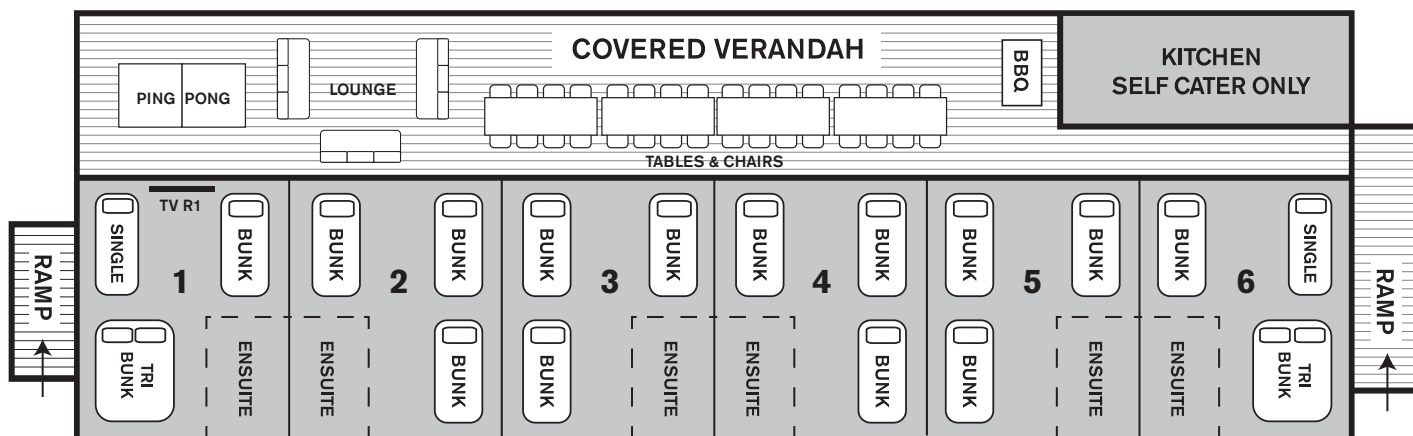

Acacia and Grevillea (Full Disabled Access)