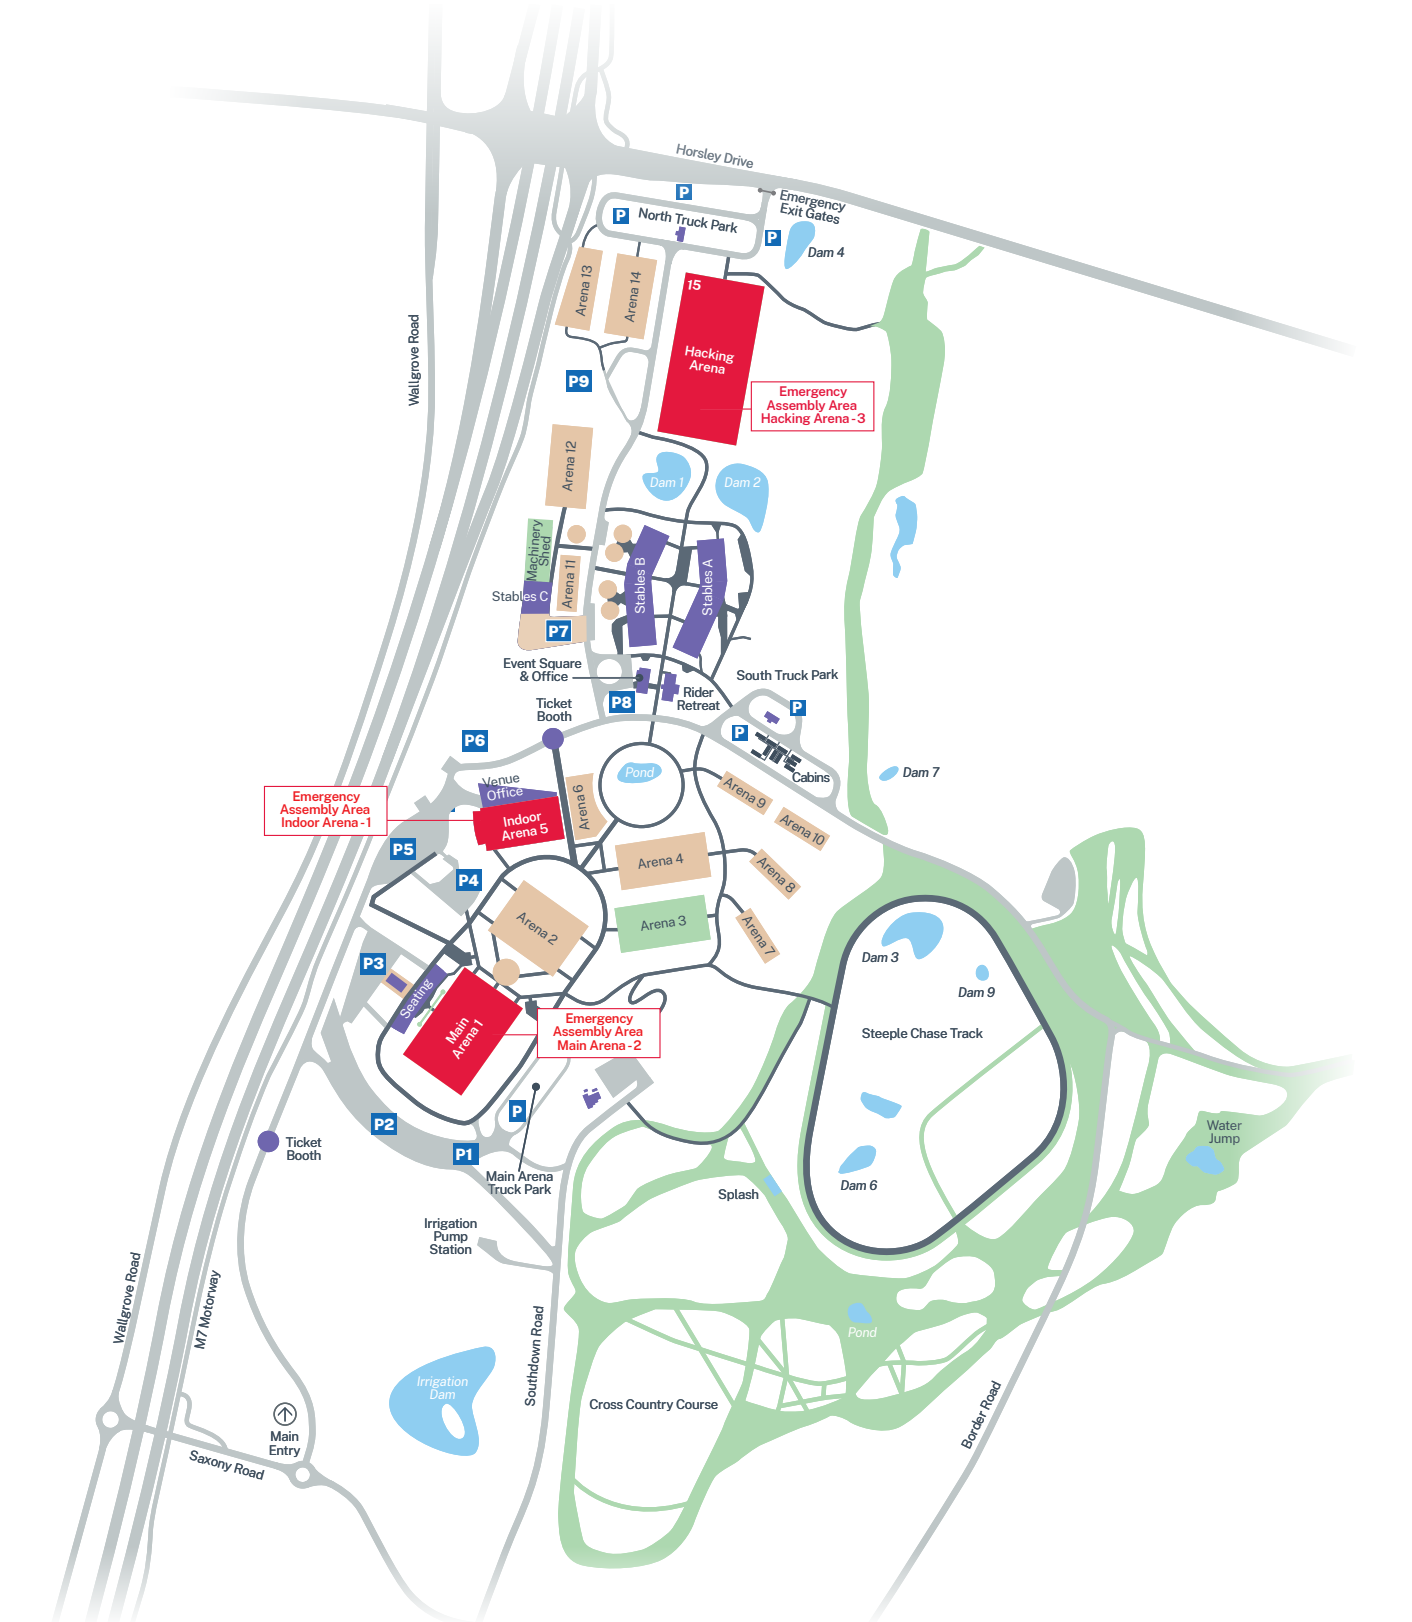

Sydney International Equestrian Centre

Emergency Assembly Areas Map

Sydney International Equestrian Centre

Centre Map

Key

- FIRE HOSE
- CO2 FIRE EXTINGUISHER
- FIRE HYDRANT
- ABE FIRE EXTINGUISHER
- FIRE HYDRANT BOOSTER POINT
- FIRE BLANKET

Sydney International Equestrian Centre

Biosecurity – Quarantine and Kit Location Map

Sydney International Equestrian Centre

Emergency Management Plan – Hazard Identification Map

- 
 Distribution Board
- 
 Fuel
- 
 Gas
- 
 Chemicals