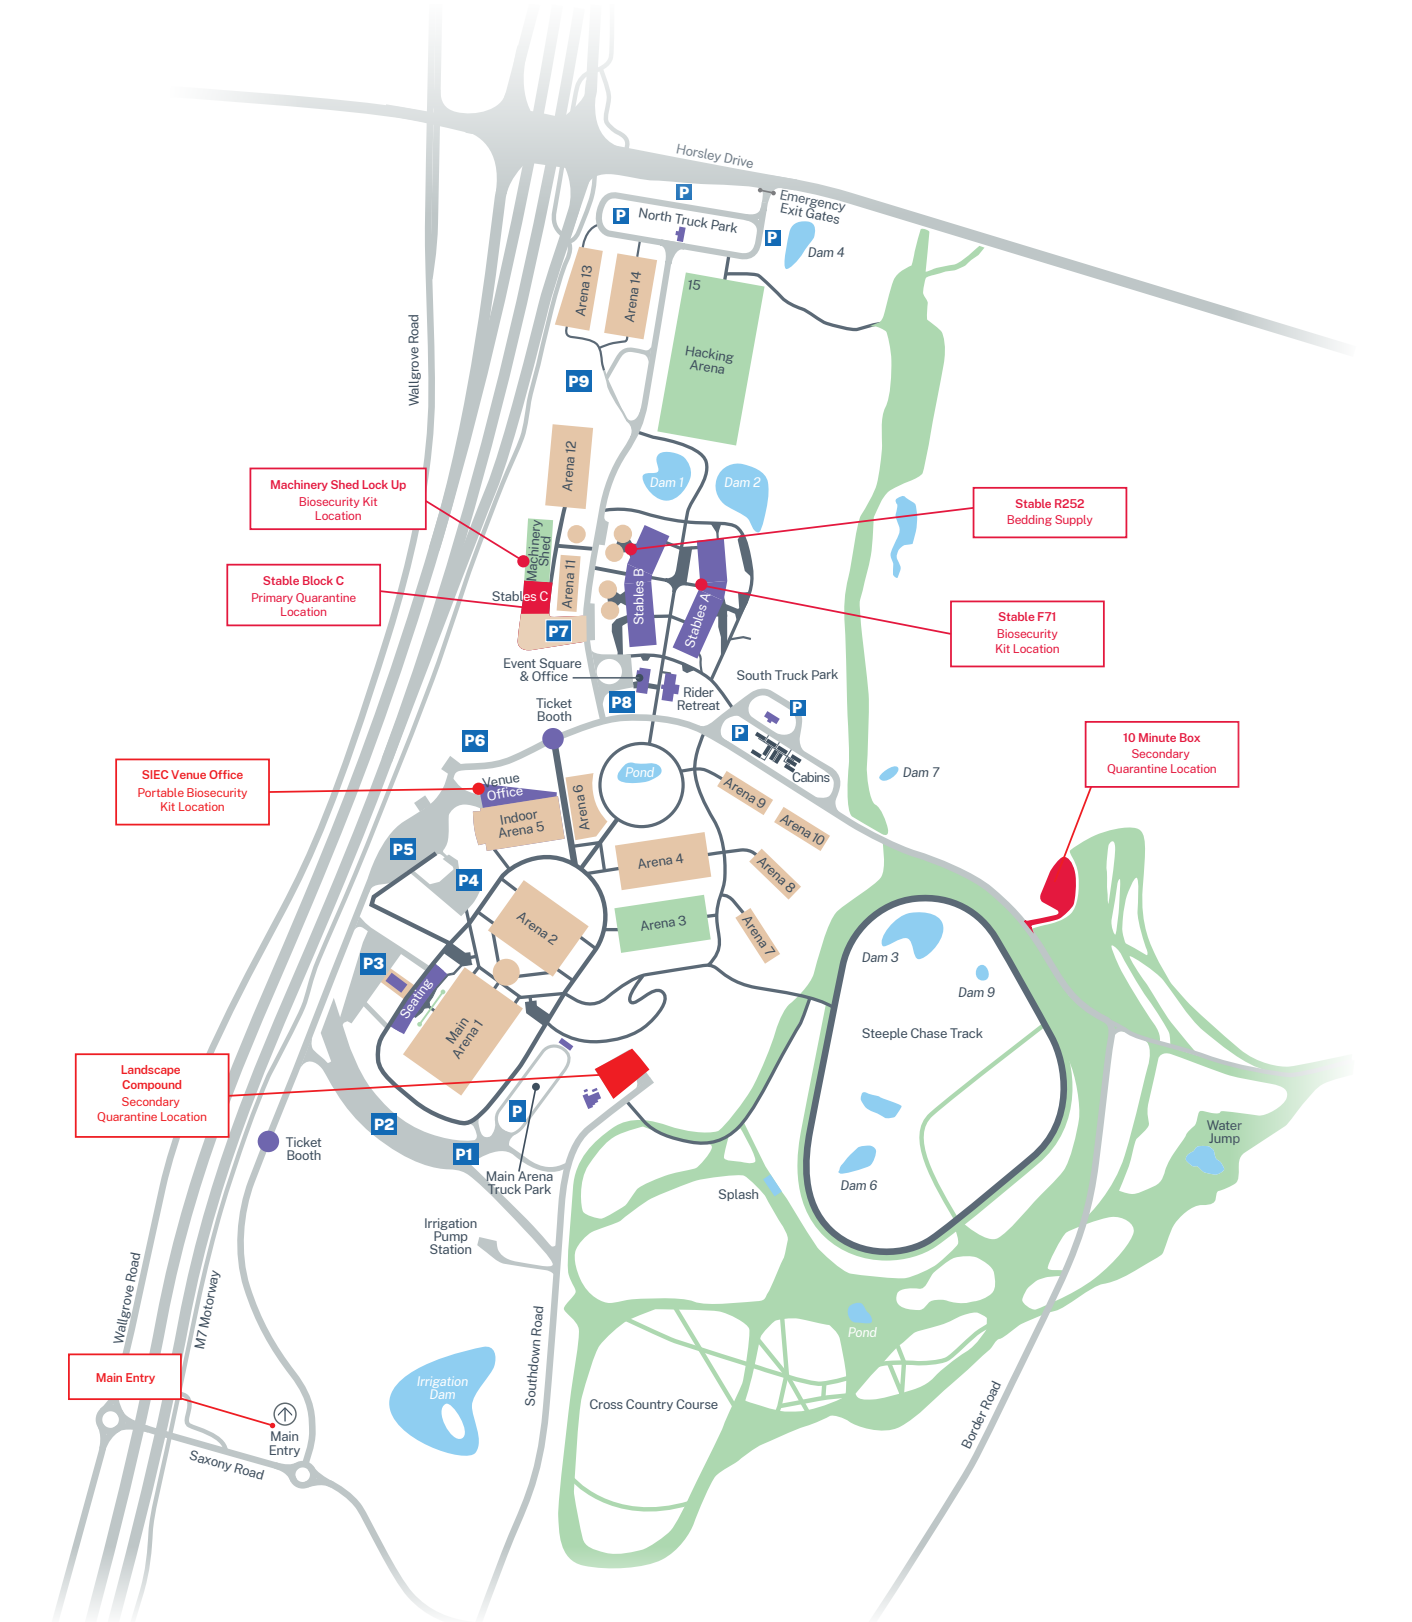

Sydney International Equestrian Centre

Emergency Assembly Areas Map

Sydney International Equestrian Centre

Centre Map

Key

- FIRE HOSE
- CO2 FIRE EXTINGUISHER
- FIRE HYDRANT
- ABE FIRE EXTINGUISHER
- FIRE HYDRANT BOOSTER POINT
- FIRE BLANKET

Sydney International Equestrian Centre

Biosecurity – Quarantine and Kit Location Map

Sydney International Equestrian Centre

Emergency Management Plan – Hazard Identification Map

- 
 Distribution Board
- 
 Fuel
- 
 Gas
- 
 Chemicals