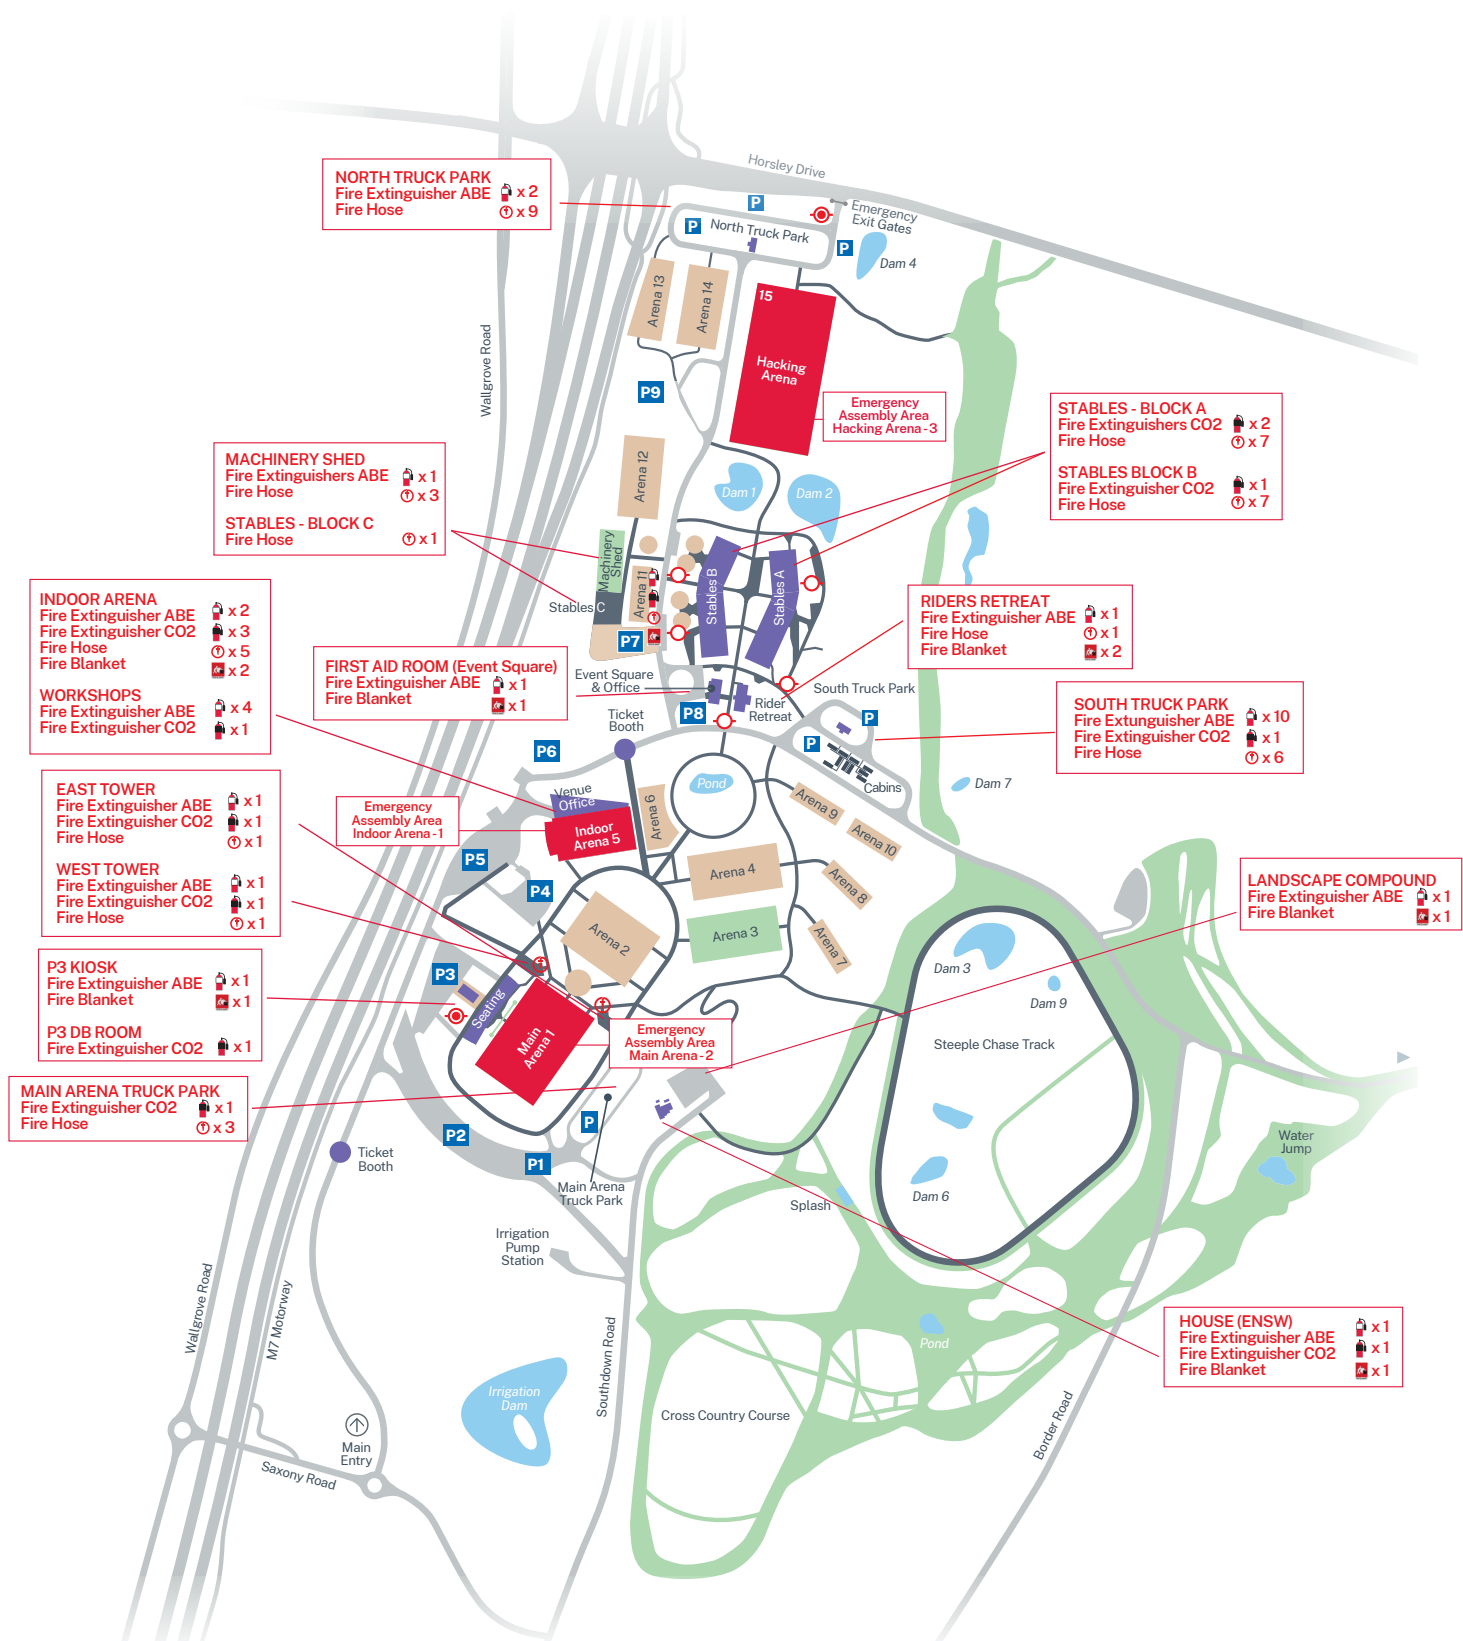

Sydney International Equestrian Centre

Emergency Assembly Areas Map

Sydney International Equestrian Centre

Centre Map

Key

- FIRE HOSE
- CO2 FIRE EXTINGUISHER
- FIRE HYDRANT
- ABE FIRE EXTINGUISHER
- FIRE HYDRANT BOOSTER POINT
- FIRE BLANKET

Sydney International Equestrian Centre

Biosecurity – Quarantine and Kit Location Map

Sydney International Equestrian Centre

Emergency Management Plan – Hazard Identification Map

- 
 Distribution Board
- 
 Fuel
- 
 Gas
- 
 Chemicals