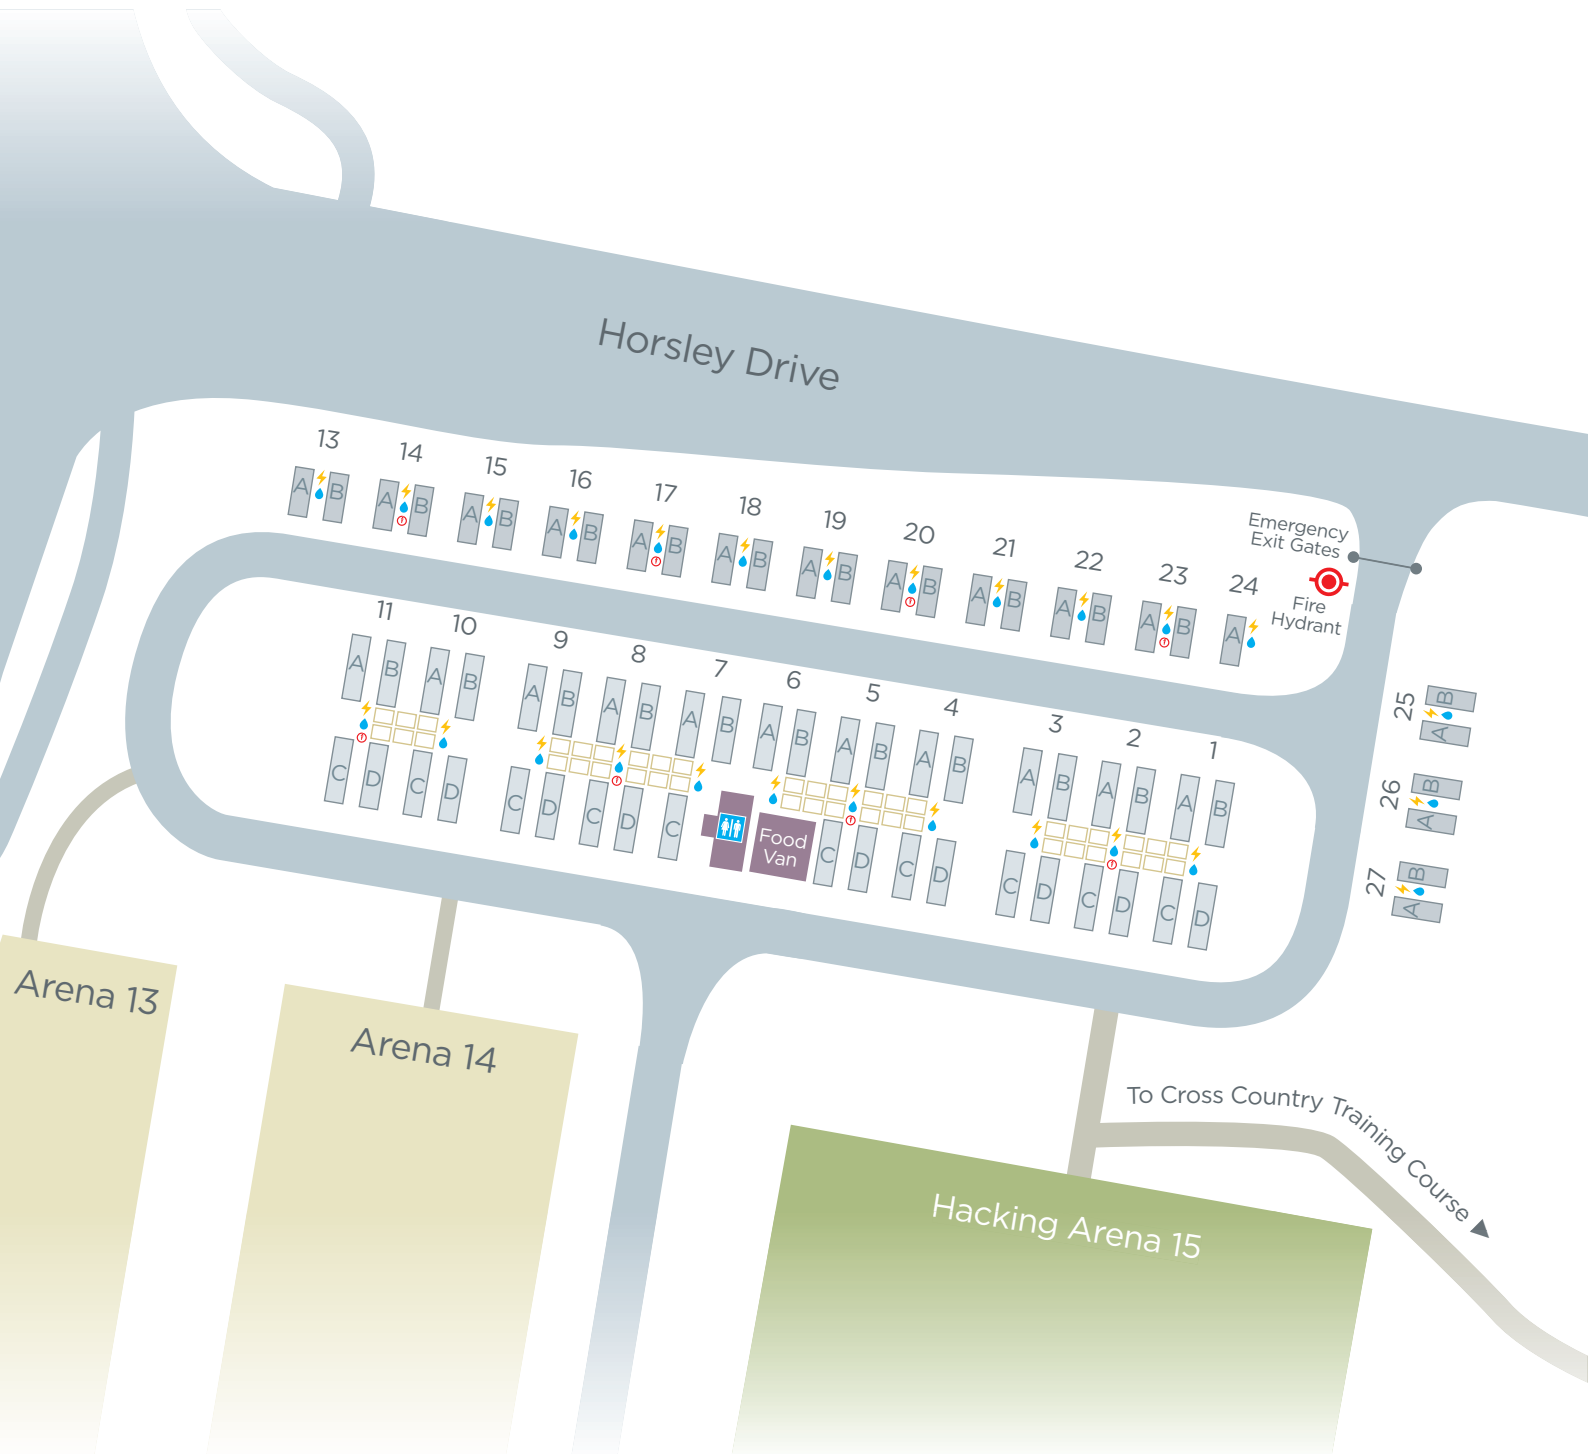

SYDNEY INTERNATIONAL EQUESTRIAN CENTRE

Centre Map

Main Arena (1) 120m x 80m
 Area (2) 90m x 70m
 Arena (3) 100m x 50m
 Arena (4) 100m x 50m
 Indoor Arena (5) 70m x 35m
 Arena (6) 70m x 28m

Arena (7, 8, 9, 10 and 11) 60m x 20m
 Arena (12) 90m x 45m
 Arena (13) 90m x 35m
 Arena (14) 90m x 45m
 Hacking Area (15) 180m x 90m

SYDNEY INTERNATIONAL EQUESTRIAN CENTRE

North Truck Park - Camping Layout

- 
 Small Space
7-11m
- 
 Medium Space
12-15m
- 
 Day Yard
- 
 Power
- 
 Water
- 
 Fire Hose
- 
 Fire Hydrant
- 
 Amenities

SYDNEY INTERNATIONAL EQUESTRIAN CENTRE

South Truck Park - Camping Layout

Small Space 7-11m	Medium Space 12-15m	Large Space 15m+	Power	Water	Fire Hose	Amenities	Wheelchair Access

SYDNEY INTERNATIONAL EQUESTRIAN CENTRE

Stables Complex

- Amenities
- Wheelchair Access
- First Aid
- Bike Rack