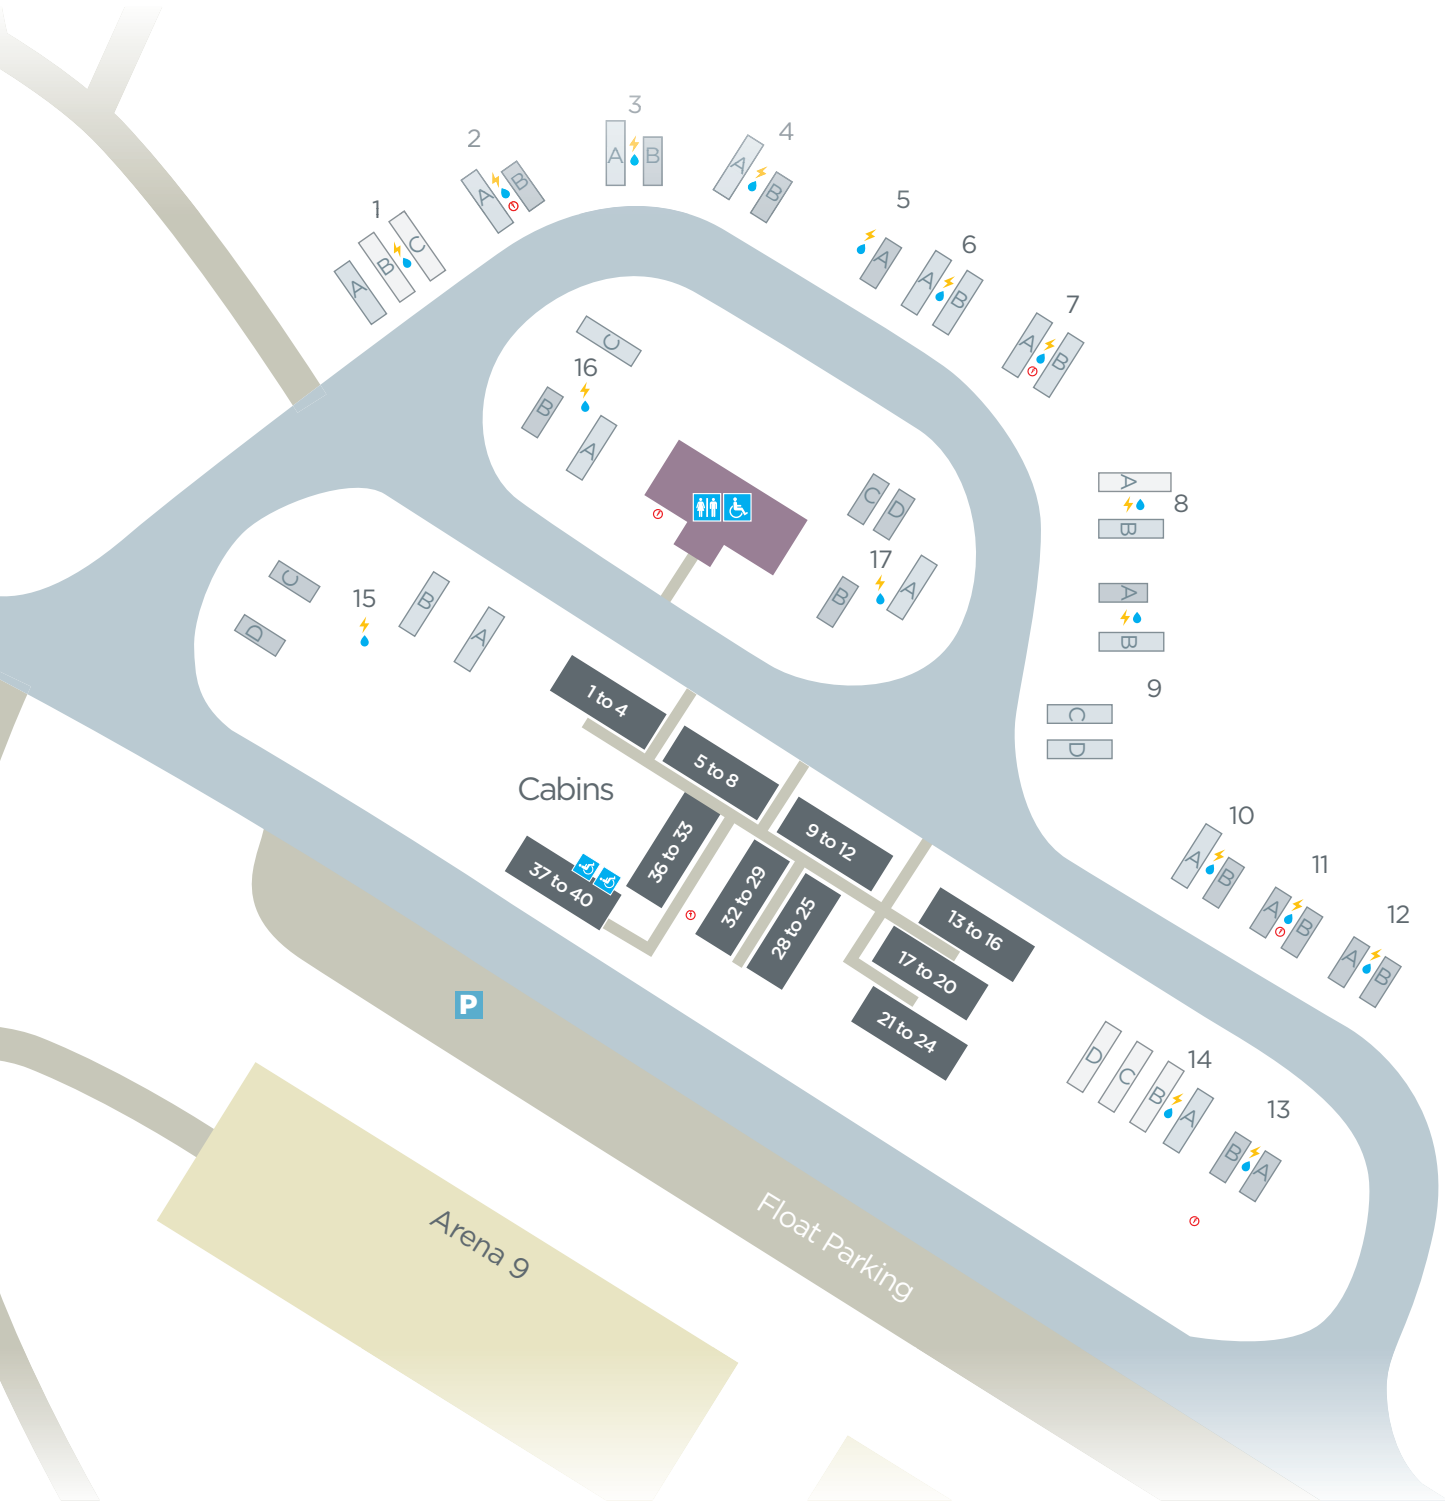

SYDNEY INTERNATIONAL EQUESTRIAN CENTRE

Centre Map

Main Arena (1) 120m x 80m
 Area (2) 90m x 70m
 Arena (3) 100m x 50m
 Arena (4) 100m x 50m
 Indoor Arena (5) 70m x 35m
 Arena (6) 70m x 28m

Arena (7, 8, 9, 10 and 11) 60m x 20m
 Arena (12) 90m x 45m
 Arena (13) 90m x 35m
 Arena (14) 90m x 45m
 Hacking Area (15) 180m x 90m

SYDNEY INTERNATIONAL EQUESTRIAN CENTRE

North Truck Park - Camping Layout

- 
 Small Space
7-11m
- 
 Medium Space
12-15m
- 
 Day Yard
- 
 Power
- 
 Water
- 
 Fire Hose
- 
 Fire Hydrant
- 
 Amenities

SYDNEY INTERNATIONAL EQUESTRIAN CENTRE

South Truck Park - Camping Layout

Small Space 7-11m	Medium Space 12-15m	Large Space 15m+	Power	Water	Fire Hose	Amenities	Wheelchair Access

SYDNEY INTERNATIONAL EQUESTRIAN CENTRE

Stables Complex

- Amenities
- Wheelchair Access
- First Aid
- Bike Rack