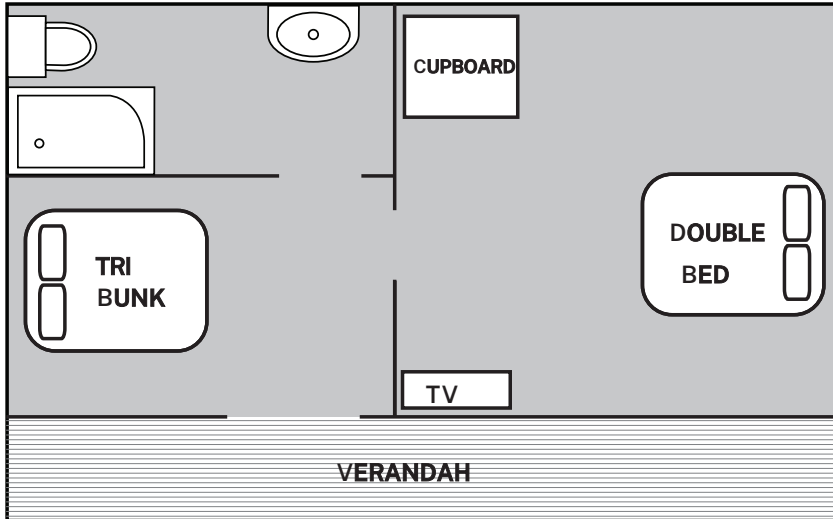

POINT WOLSTONCROFT

Sport & Recreation Centre Map

Acacia and Grevillea (Full Disabled Access)

Casuarina and Banksia

Geebung

POINT WOLSTONCROFT

Sport & Recreation Accommodation floorplans

Gumnut Cottage

Units

Hakea 1&2

Hakea 3