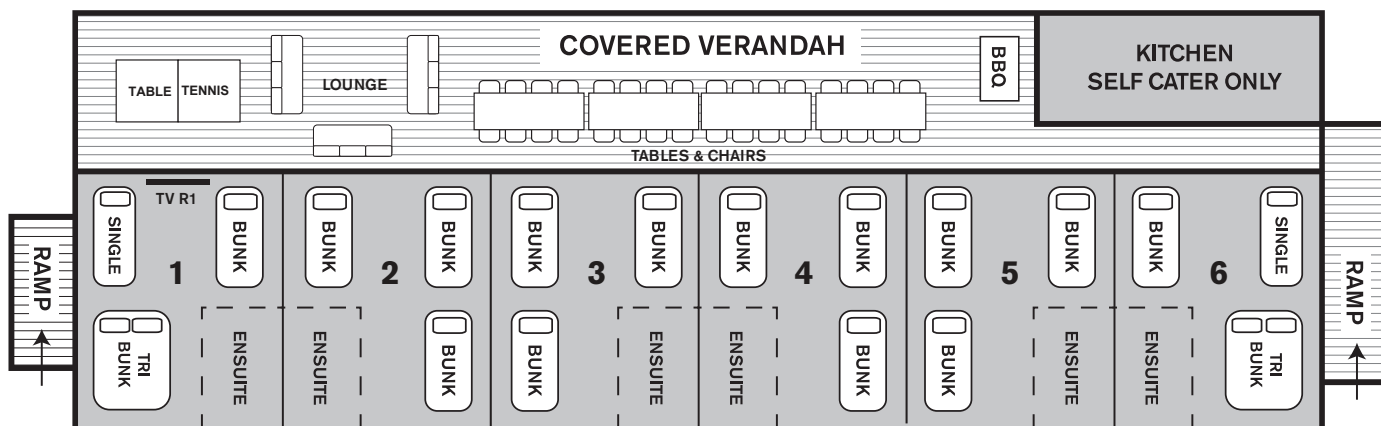

POINT WOLSTONCROFT

Sport & Recreation Centre Map

Acacia and Grevillea (Full Disabled Access)

Casuarina and Banksia

Geebung

POINT WOLSTONCROFT

Sport & Recreation Accommodation floorplans

Gumnut Cottage

Units

Hakea 1&2

Hakea 3