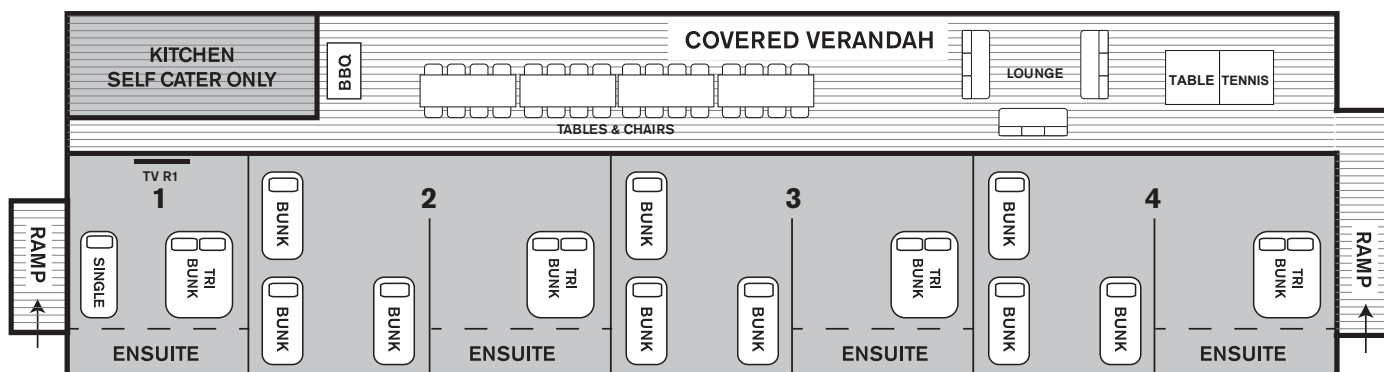

POINT WOLSTONCROFT

Sport & Recreation Centre Map

Acacia and Grevillea (Full Disabled Access)

Casuarina and Banksia

Geebung

POINT WOLSTONCROFT

Sport & Recreation Accommodation floorplans

Gumnut Cottage

Units

Hakea 1&2

Hakea 3