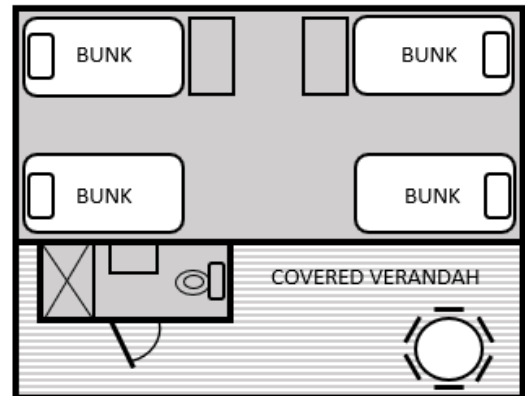

POINT WOLSTONCROFT

Sport & Recreation Centre Map

Acacia and Grevillea (Full Disabled Access)

Casuarina and Banksia

Geebung

POINT WOLSTONCROFT

Sport & Recreation Accommodation floorplans

Gumnut Cottage

Units

Hakea 1&2

Hakea 3