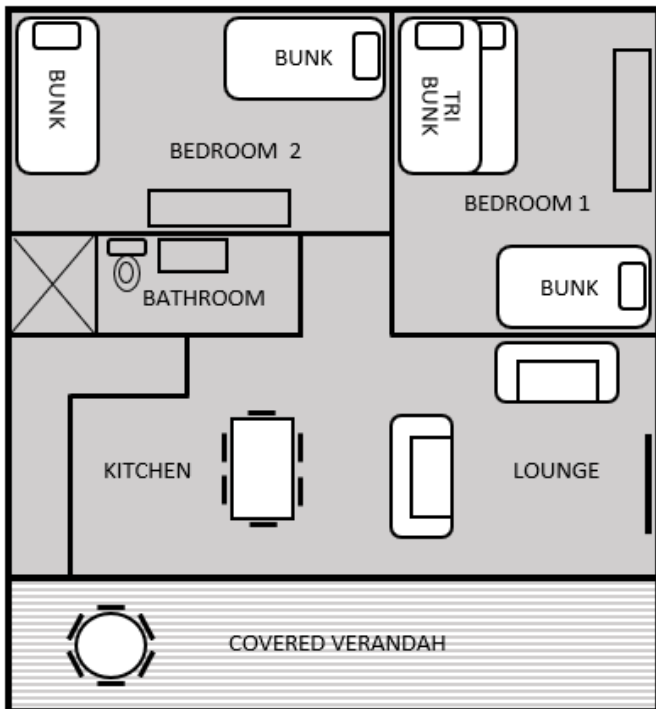

POINT WOLSTONCROFT

Sport & Recreation Centre Map

Acacia and Grevillea (Full Disabled Access)

Casuarina and Banksia

Geebung

POINT WOLSTONCROFT

Sport & Recreation Accommodation floorplans

Gumnut Cottage

Units

Hakea 1&2

Hakea 3