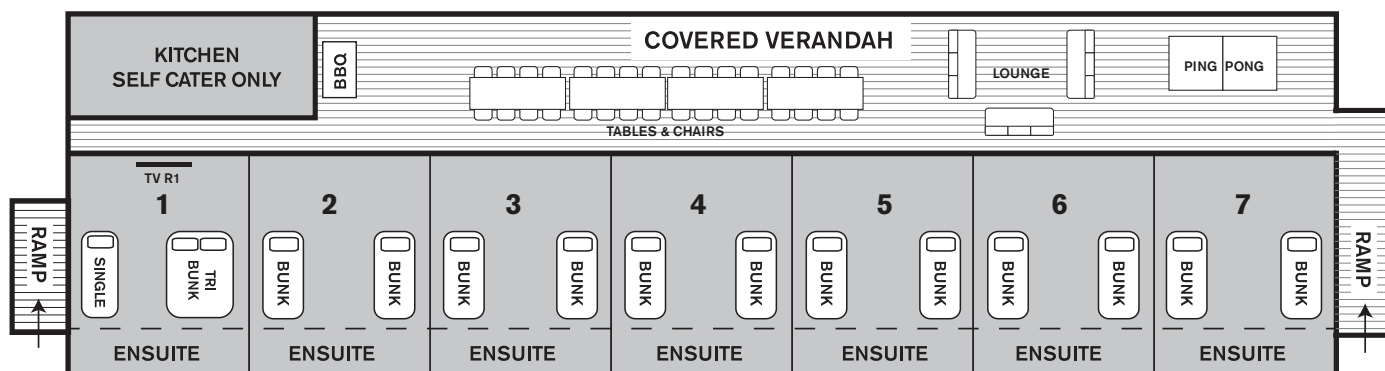

POINT WOLSTONCROFT

Sport & Recreation Centre Map

Acacia and Grevillea (Full Disabled Access)

Casuarina and Banksia

Geebung

POINT WOLSTONCROFT

Sport & Recreation Accommodation floorplans

Gumnut Cottage

Units

Hakea 1&2

Hakea 3